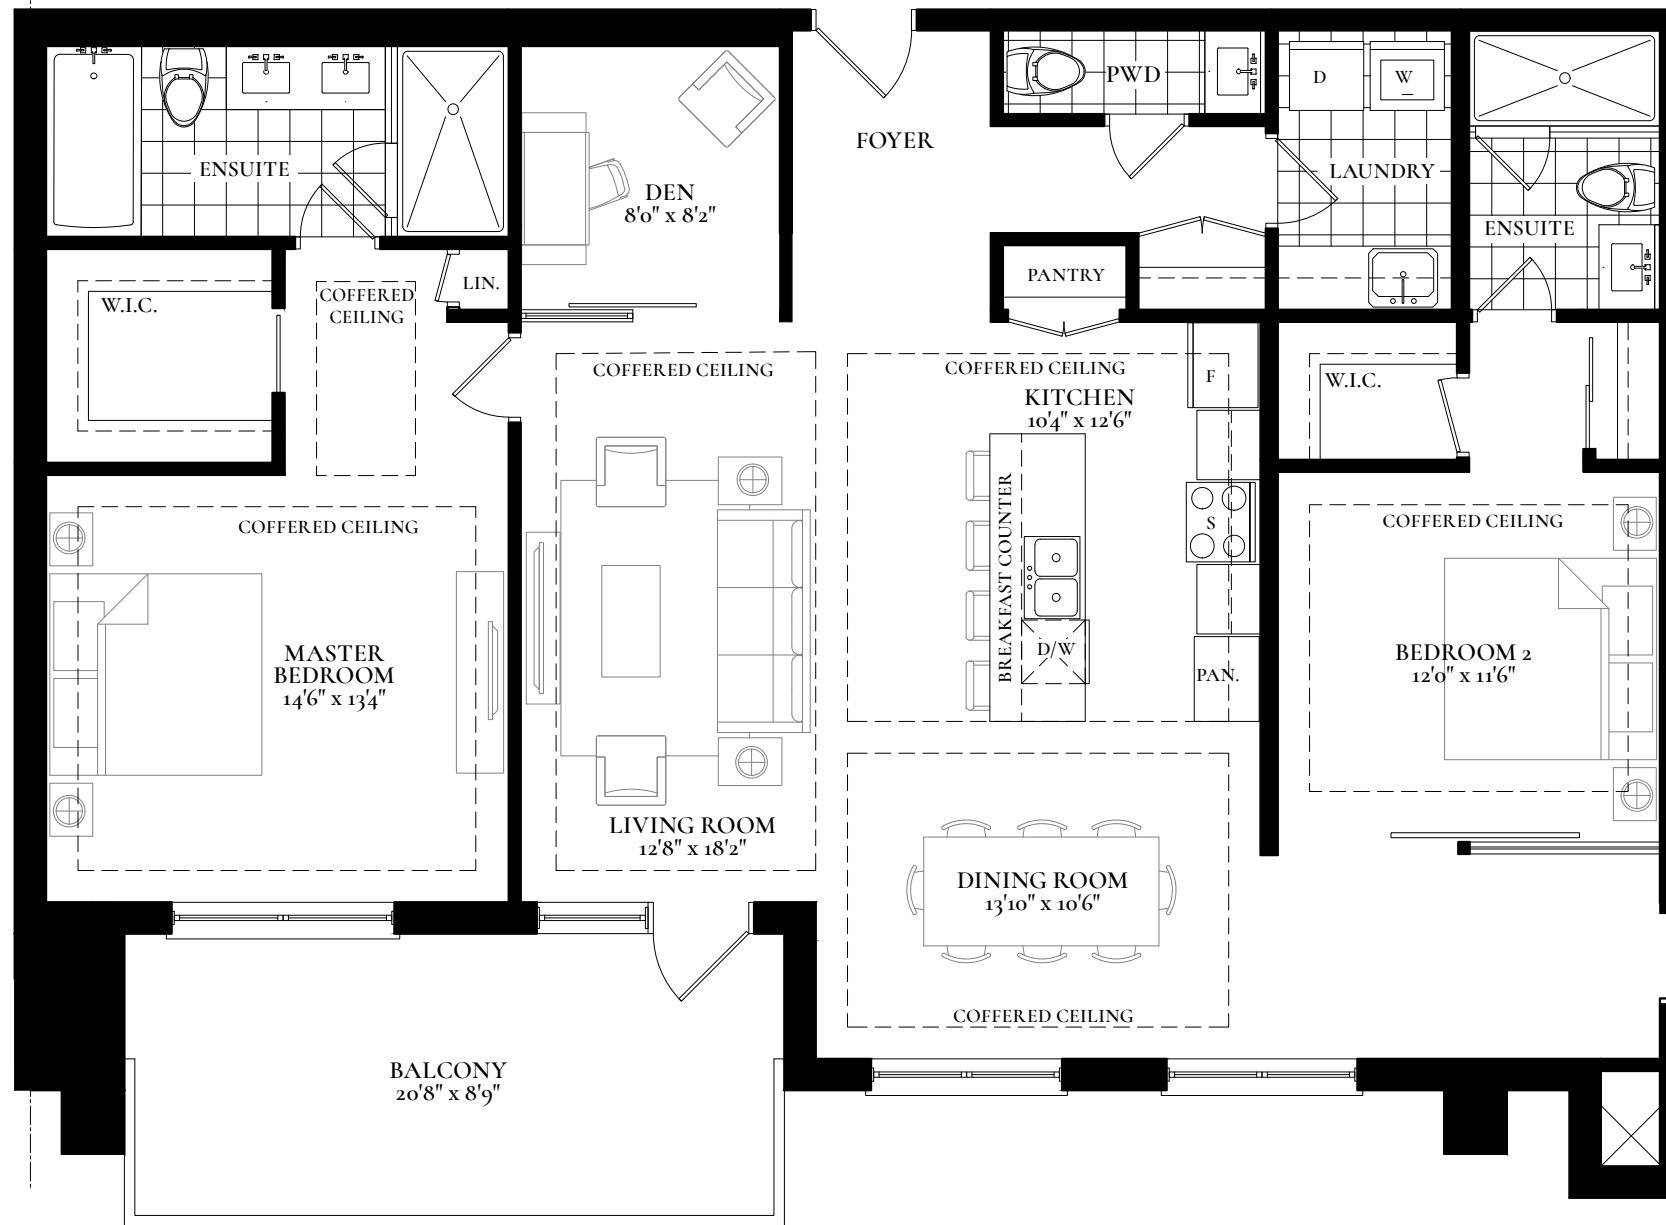

BERKSHIRE
RESIDENCES

UPTOWN
301

THE BERKSHIRE COLLECTION

3 BEDROOM + DEN
3.5 BATHS

2,099 SQ.FT. INTERIOR
168 SQ.FT. BALCONY

CONTACT US

905-849-7846
SALES@BERKSHIRERESIDENCES.COM

EXCLUSIVE LISTING BROKERAGE. IN2ITION REALTY INC. BROKERS PROTECTED. PRICES AND SPECIFICATIONS ARE SUBJECT TO CHANGE WITHOUT NOTICE.
ALL ILLUSTRATIONS ARE ARTIST'S CONCEPT. E. & O.E.

ELEGANT CURATED DECOR PACKAGE

STANDARD FEATURES

- Soaring 10' Ceilings
- Side-By-Side In-Suite Laundry
- Custom-Designed Soft-Close Cabinetry
- Porcelain Slab Countertop & Backsplash
- Full 6-Piece Appliance Package
- Luxurious Heated Bathroom Flooring
- Premium Hardwood Flooring Throughout
- Sleek Porcelain Tile in All Wet Areas

UPGRADES INCLUDED IN UPTOWN SUITE 301

- Extended Height Kitchen Cabinets in Upgraded Style
- Upgraded Vanity in All Bathrooms
- Kitchen Island Waterfall Edge in Porcelain or Quartz
- Upgraded Tile Selections & Grout Colour Throughout
- Upgraded White Painted 5" Baseboards

ELEGANT CURATED DÉCOR PACKAGE

STANDARD FEATURES

- Soaring 10' Ceilings
- Side-By-Side In-Suite Laundry
- Custom-Designed Soft-Close Cabinetry
- Porcelain Slab Countertop & Backsplash
- Full 6-Piece Appliance Package
- Luxurious Heated Bathroom Flooring
- Premium Hardwood Flooring Throughout
- Sleek Porcelain Tile in All Wet Areas