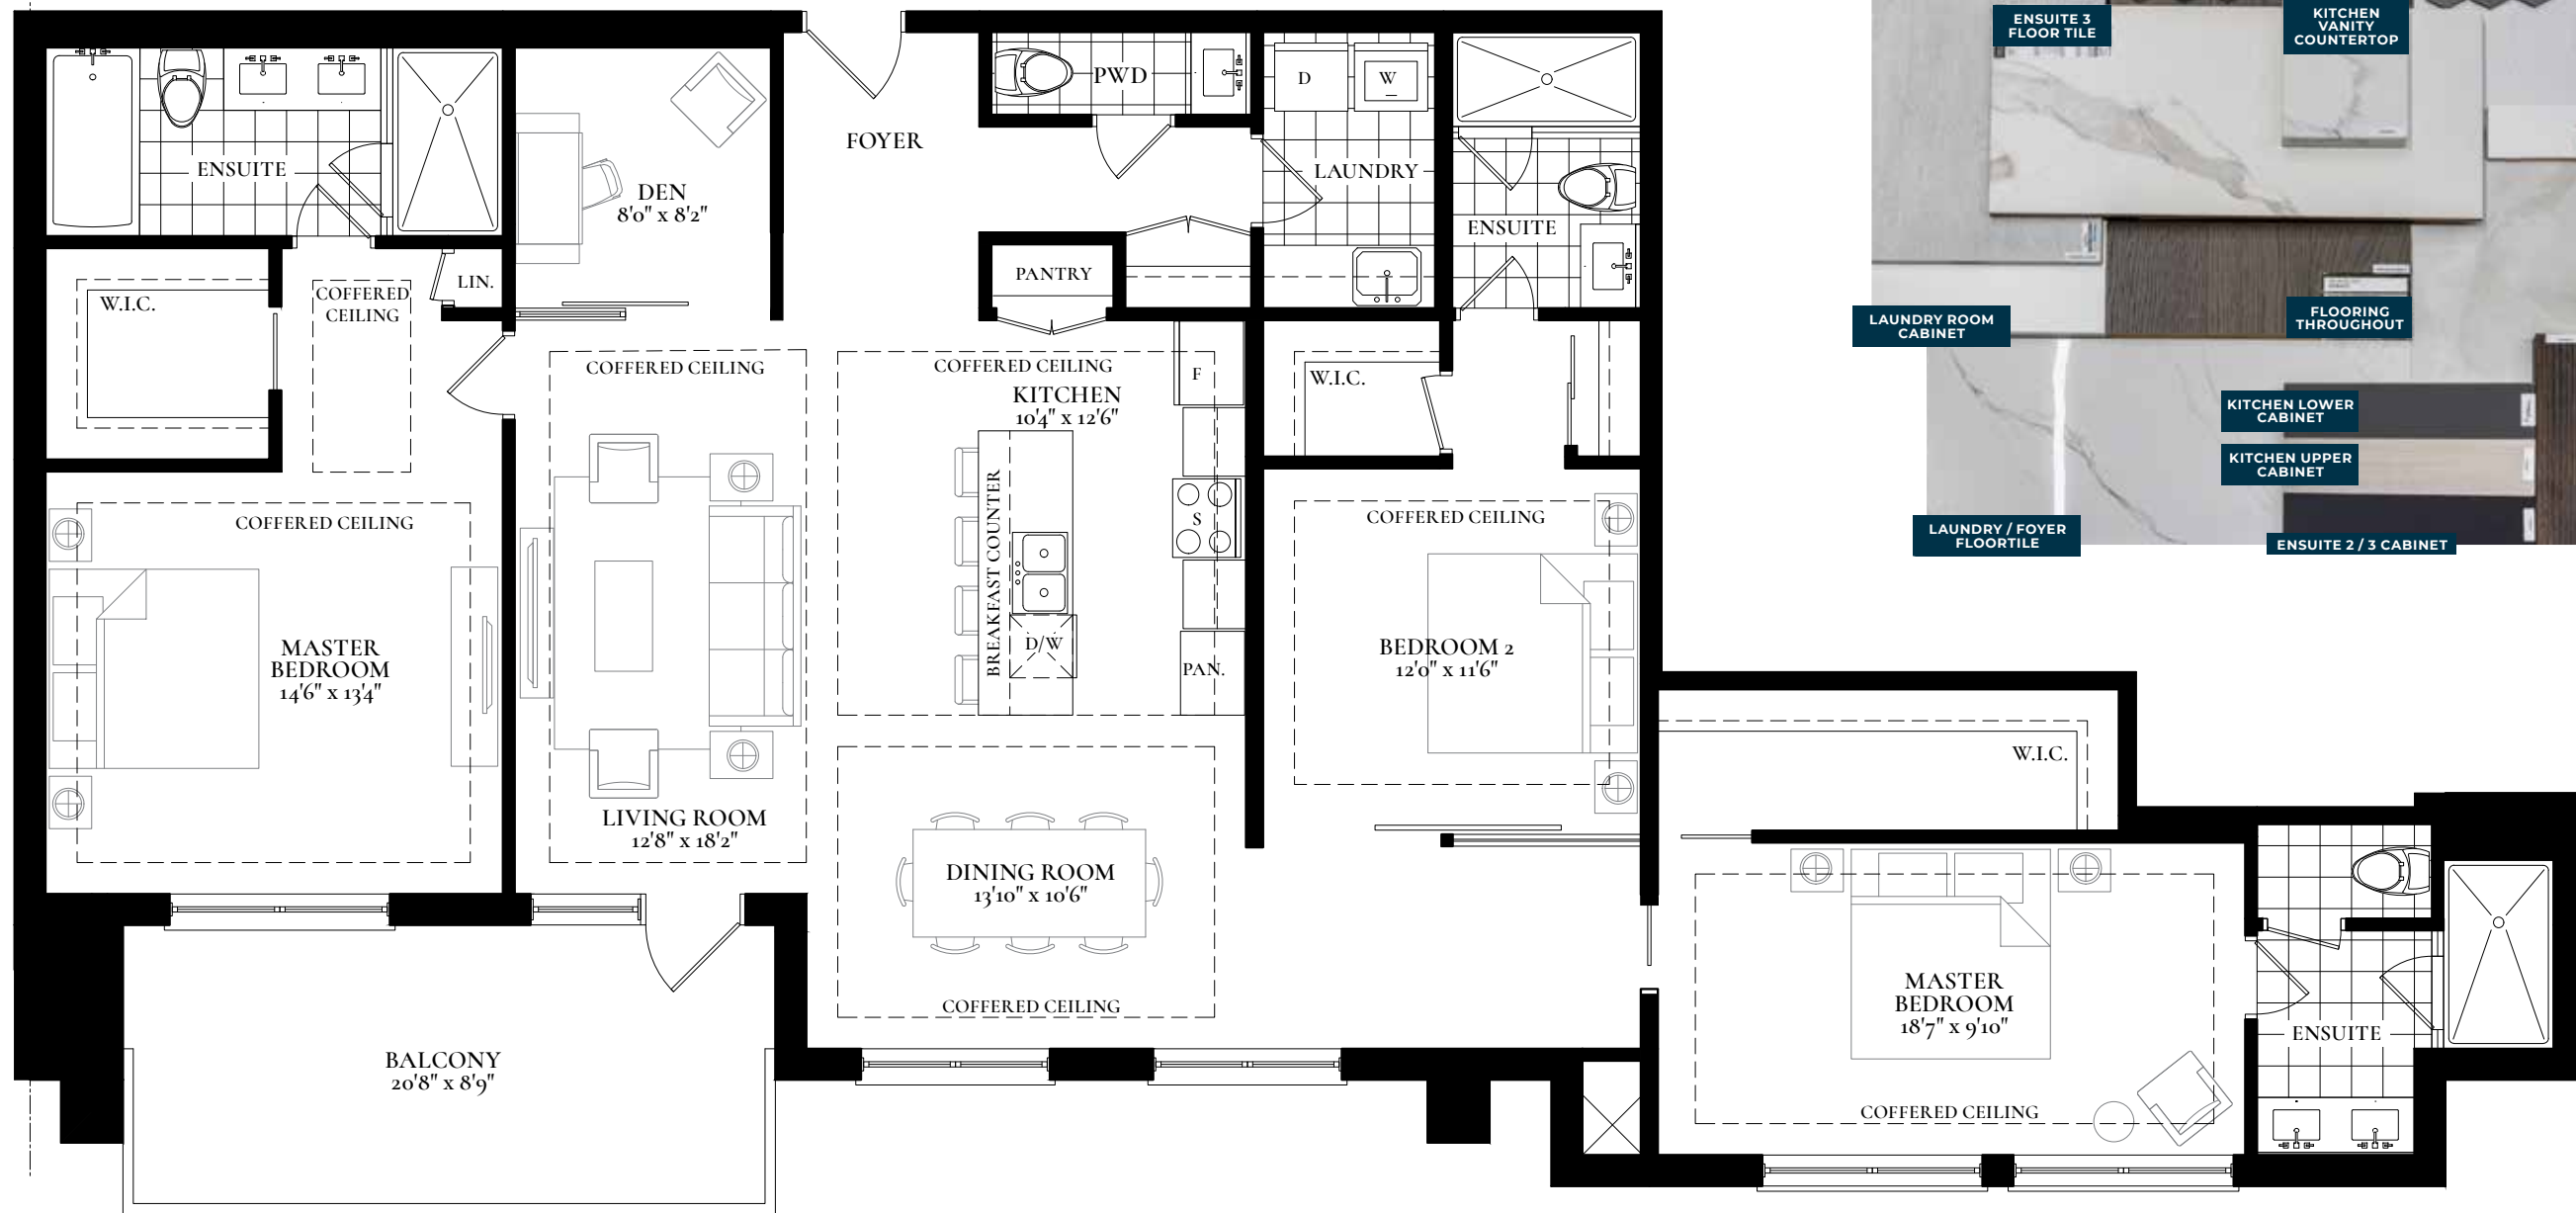

ELEGANT CURATED DECOR PACKAGE

STANDARD FEATURES

- Soaring 10' Ceilings
- Side-By-Side In-Suite Laundry
- Custom-Designed Soft-Close Cabinetry
- Porcelain Slab Countertop & Backsplash
- Full 6-Piece Appliance Package
- Luxurious Heated Bathroom Flooring
- Premium Hardwood Flooring Throughout
- Sleek Porcelain Tile in All Wet Areas

UPGRADES INCLUDED IN UPTOWN SUITE 301

- Extended Height Kitchen Cabinets in Upgraded Style
- Upgraded Vanity in All Bathrooms
- Kitchen Island Waterfall Edge in Porcelain or Quartz
- Upgraded Tile Selections & Grout Colour Throughout
- Upgraded White Painted 5" Baseboards

ELEGANT CURATED DÉCOR PACKAGE

STANDARD FEATURES

- Soaring 10' Ceilings
- Side-By-Side In-Suite Laundry
- Custom-Designed Soft-Close Cabinetry
- Porcelain Slab Countertop & Backsplash
- Full 6-Piece Appliance Package
- Luxurious Heated Bathroom Flooring
- Premium Hardwood Flooring Throughout
- Sleek Porcelain Tile in All Wet Areas

UPGRADES INCLUDED IN UPTOWN SUITE 201

- Extended Height Kitchen Cabinets in Upgraded Style
- Upgraded Fridge/Freezer Cabinet Hardware
- Upgraded Vanity in Primary Ensuite
- Upgraded Hardware in All Bathrooms
- Kitchen Island Waterfall Edge in Porcelain or Quartz
- Upgraded Tile Selections & Grout Colour Throughout
- One Paint Colour Upgrade Throughout