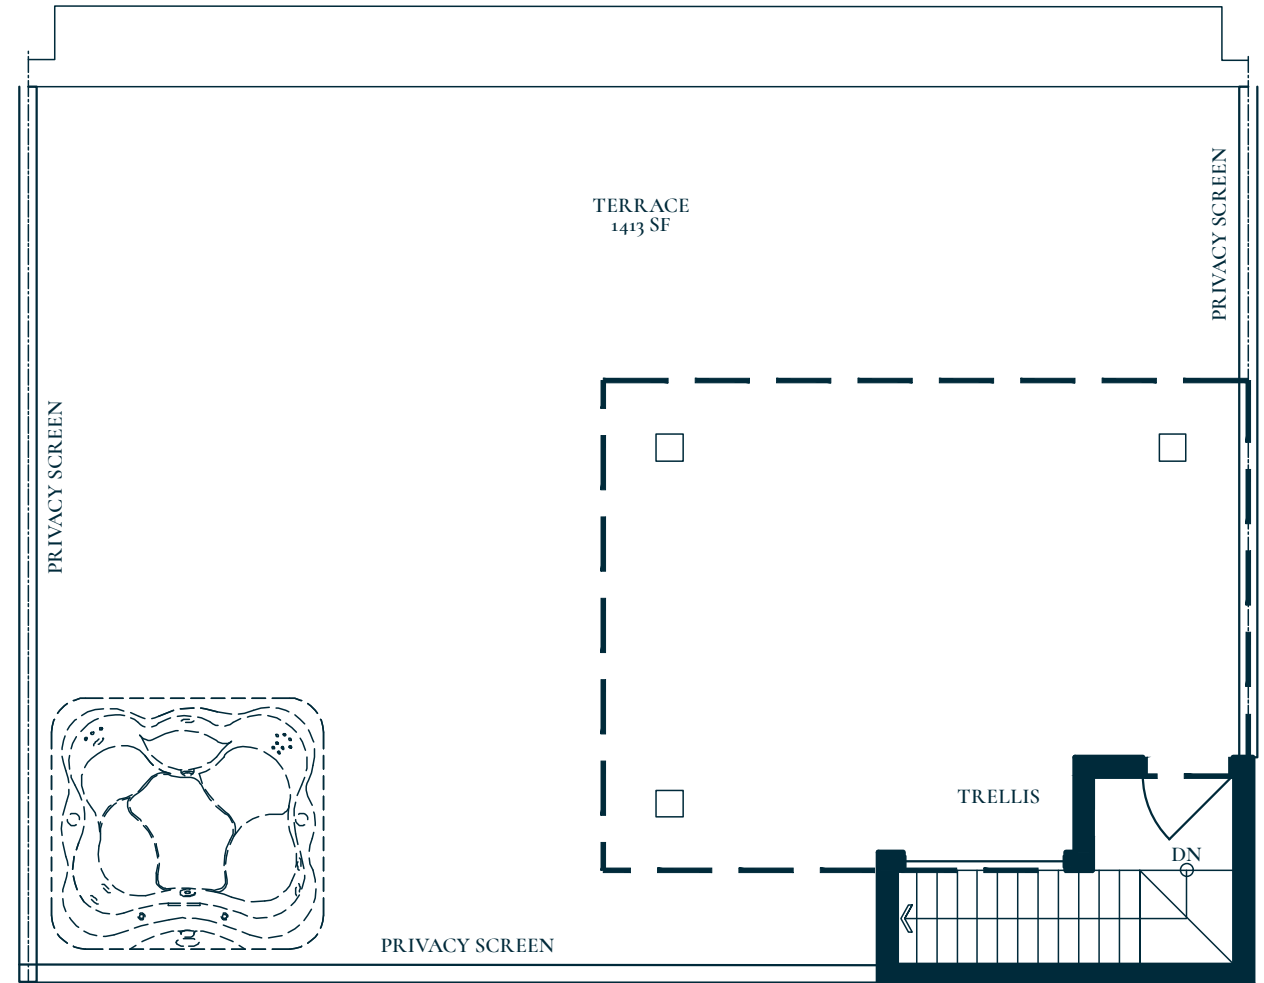

## STANDARD FEATURES

- Soaring 10' Ceilings
- Side-By-Side In-Suite Laundry
- Custom-Designed Soft-Close Cabinetry
- Porcelain Slab Countertop & Backsplash
- Full 6-Piece Appliance Package
- Luxurious Heated Bathroom Flooring
- Premium Hardwood Flooring Throughout
- Sleek Porcelain Tile in All Wet Areas

## UPGRADES INCLUDED IN ROYAL SUITE 406

- Extended Height Kitchen Cabinets in Upgraded Style
- Kitchen Island Waterfall Edge in Porcelain or Quartz
- Upgraded Tile Selections & Grout Colour Throughout
- Frameless Mirror Closet Doors
- Upgraded Interior Door Hardware
- Upgraded Black Metal Stair Pickets & Square Oak Railing
- Hot Tub with 2 Pumps and 47 Jets

# ROYAL 406

THE PENTHOUSE COLLECTION

2 BEDROOM + DEN + ROOFTOP TERRACE  
2.5 BATHS

1,508 SQ.FT. INTERIOR  
198 SQ.FT. BALCONY  
1,413 SQ.FT. ROOFTOP TERRACE