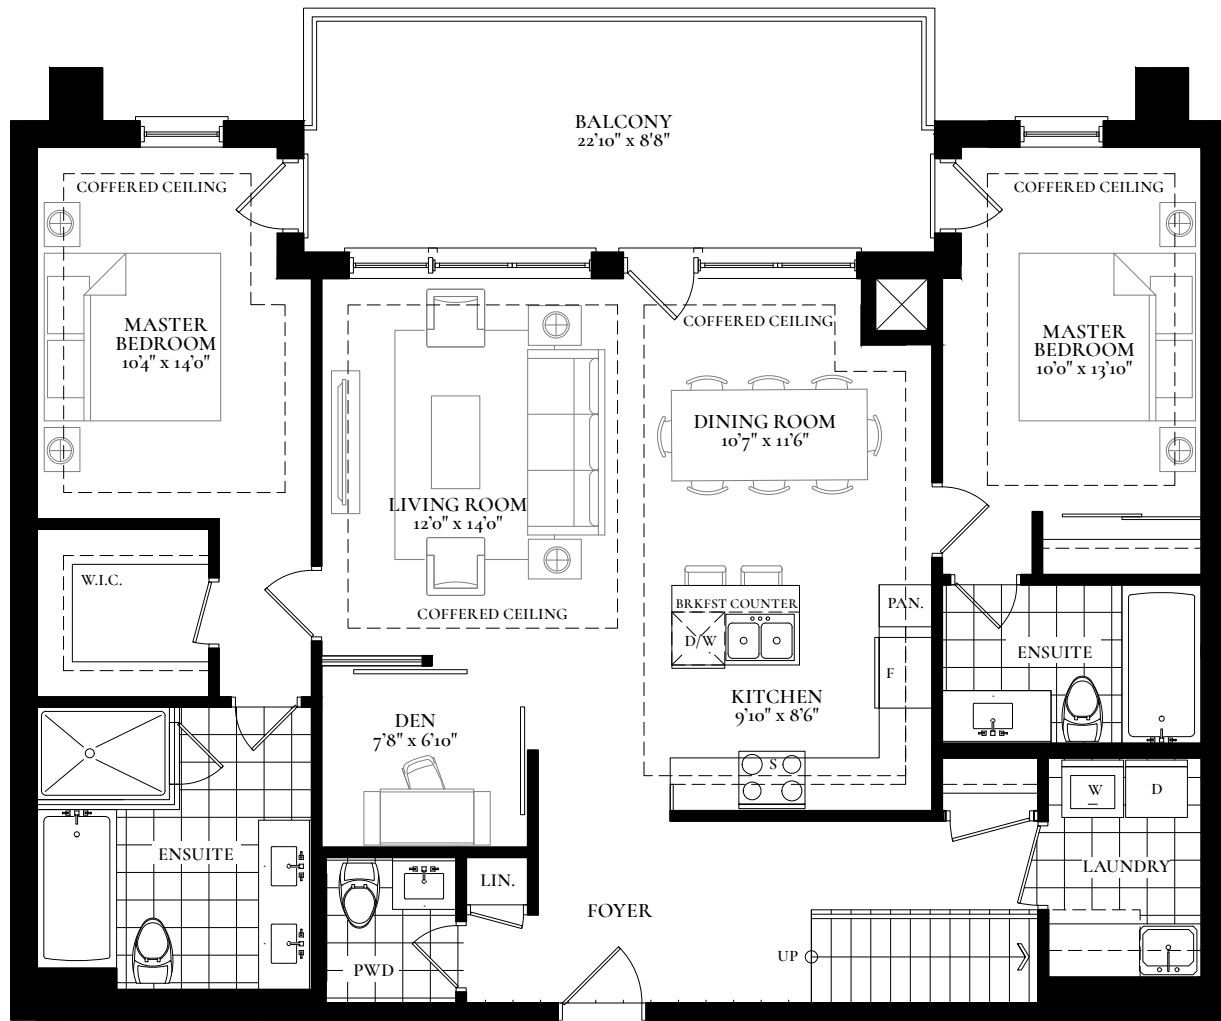

## STANDARD FEATURES

- Soaring 10' Ceilings
- Side-By-Side In-Suite Laundry
- Custom-Designed Soft-Close Cabinetry
- Porcelain Slab Countertop & Backsplash
- Full 6-Piece Appliance Package
- Luxurious Heated Bathroom Flooring
- Premium Hardwood Flooring Throughout
- Sleek Porcelain Tile in All Wet Areas

## UPGRADES INCLUDED IN ROYAL SUITE 406

- Extended Height Kitchen Cabinets in Upgraded Style
- Kitchen Island Waterfall Edge in Porcelain or Quartz
- Upgraded Tile Selections & Grout Colour Throughout
- Frameless Mirror Closet Doors
- Upgraded Interior Door Hardware
- Upgraded Black Metal Stair Pickets & Square Oak Railing
- Hot Tub with 2 Pumps and 47 Jets

# ROYAL 406

THE PENTHOUSE COLLECTION

2 BEDROOM + DEN + ROOFTOP TERRACE  
2.5 BATHS

1,508 SQ.FT. INTERIOR  
198 SQ.FT. BALCONY  
1,413 SQ.FT. ROOFTOP TERRACE