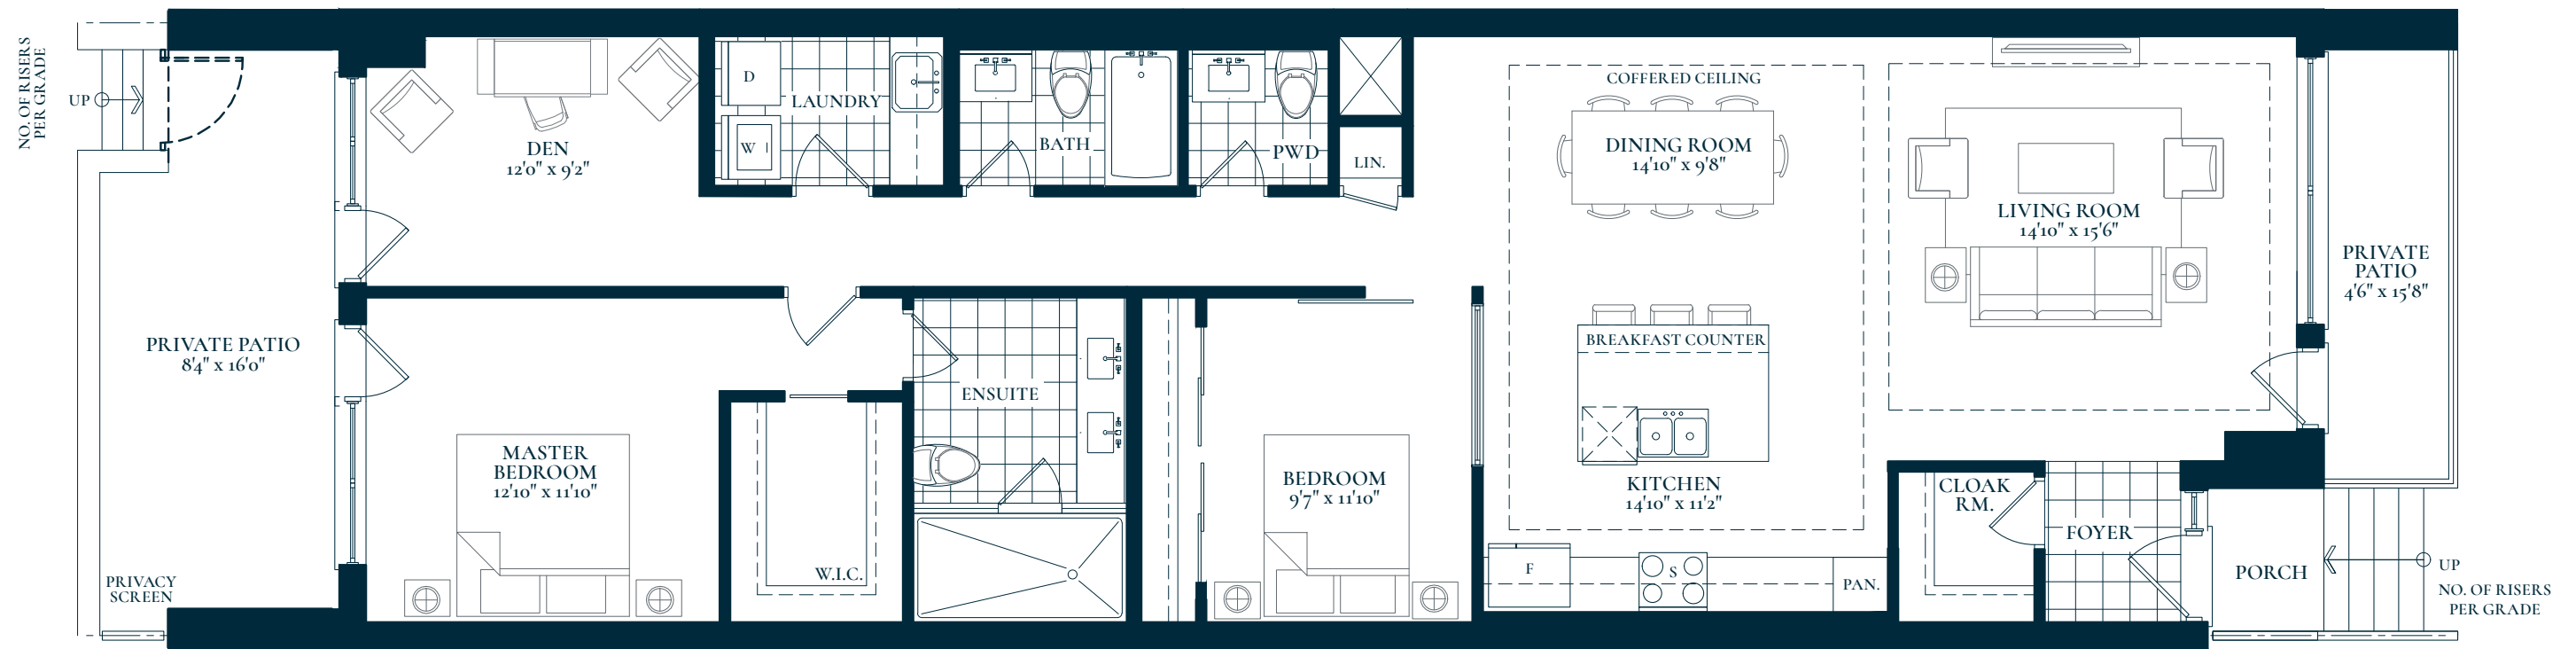

KERR
 THE VERANDA COLLECTION
 2 Bedroom + Den

1637 SF INDOOR LIVING
 234 SF OUTDOOR PATIOS

GROUND FLOOR

All floor plans and elevations are artist's concept only. Specifications are subject to change without notice. Note that floor plan layouts and room dimensions may vary according to elevation. E. & O.E. October 2020.