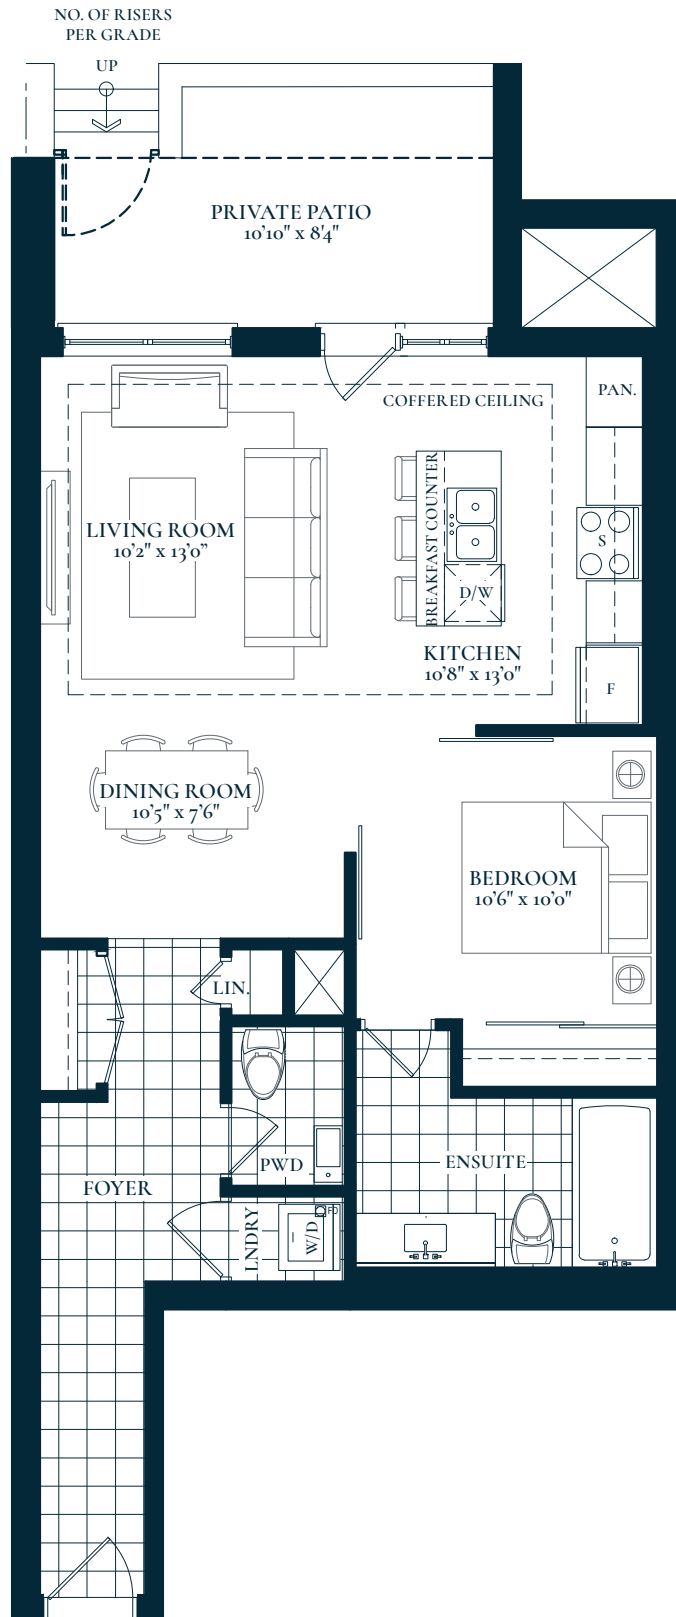

TRAFALGAR

THE VERANDA COLLECTION

1 Bedroom

958 SF INDOOR LIVING
116 SF OUTDOOR PATIO

GROUND FLOOR

All floor plans and elevations are artist's concept only. Specifications are subject to change without notice. Note that floor plan layouts and room dimensions may vary according to elevation. E. & O.E. October 2020.