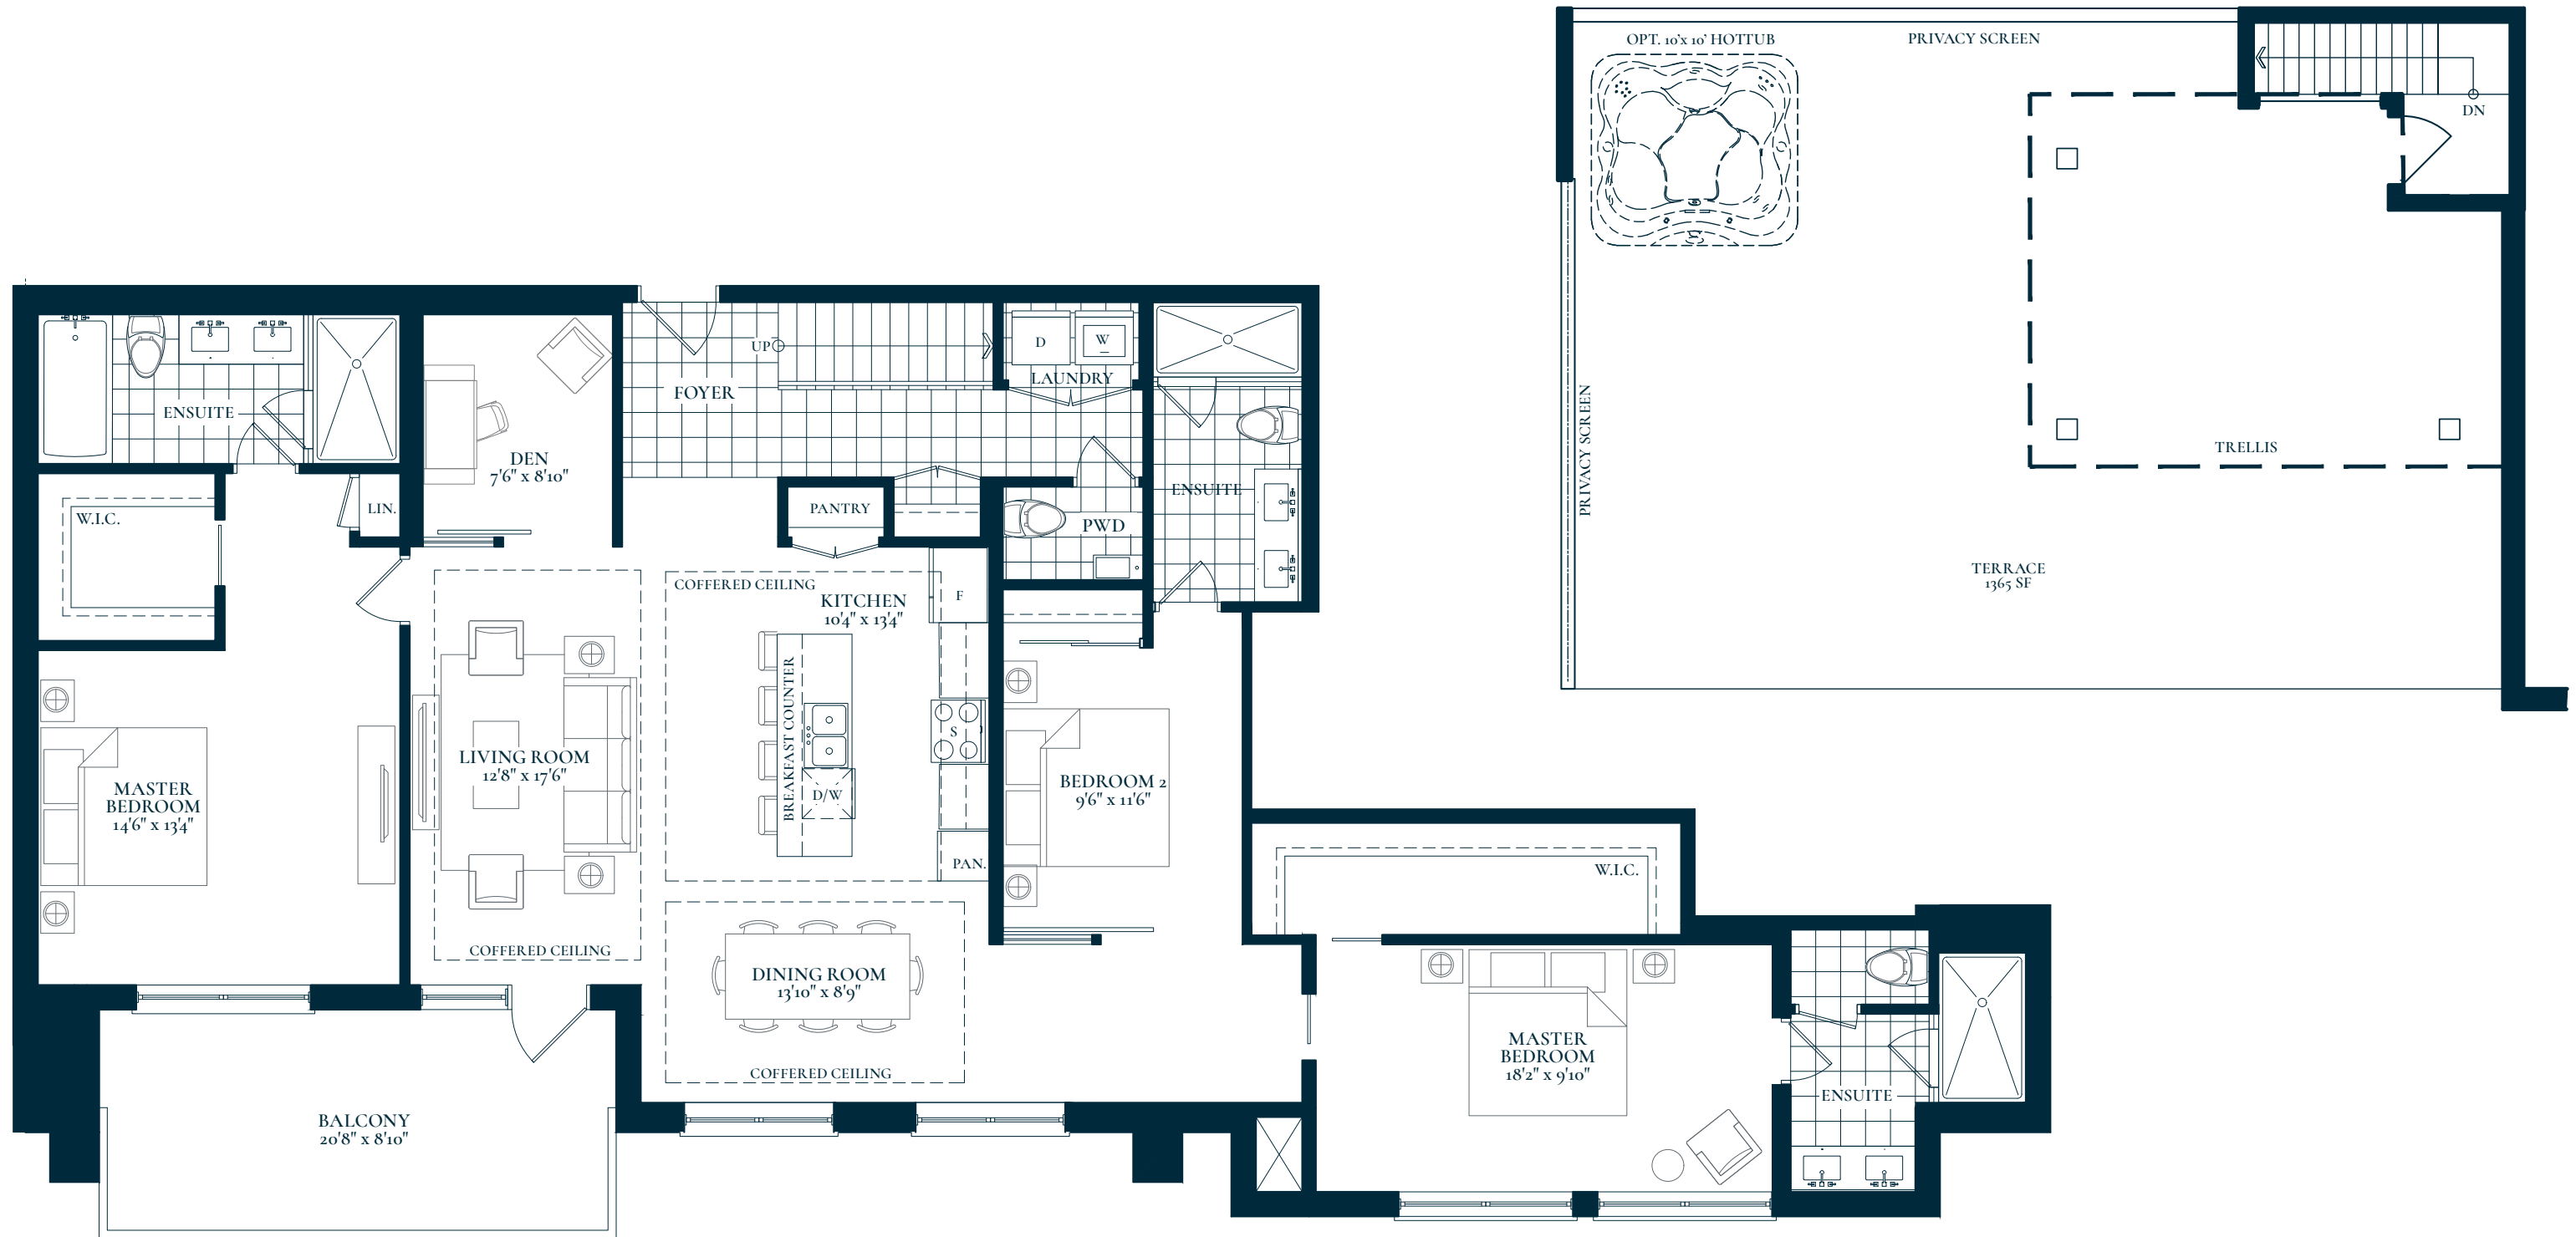

HERITAGE
THE PENTHOUSE COLLECTION
3 Bedroom + Den + Terrace

2187 SF INDOOR LIVING
183 SF OUTDOOR BALCONY
1365 SF ROOFTOP TERRACE

FOURTH FLOOR

All floor plans and elevations are artist's concept only. Specifications are subject to change without notice. Note that floor plan layouts and room dimensions may vary according to elevation. E. & O.E. October 2020.