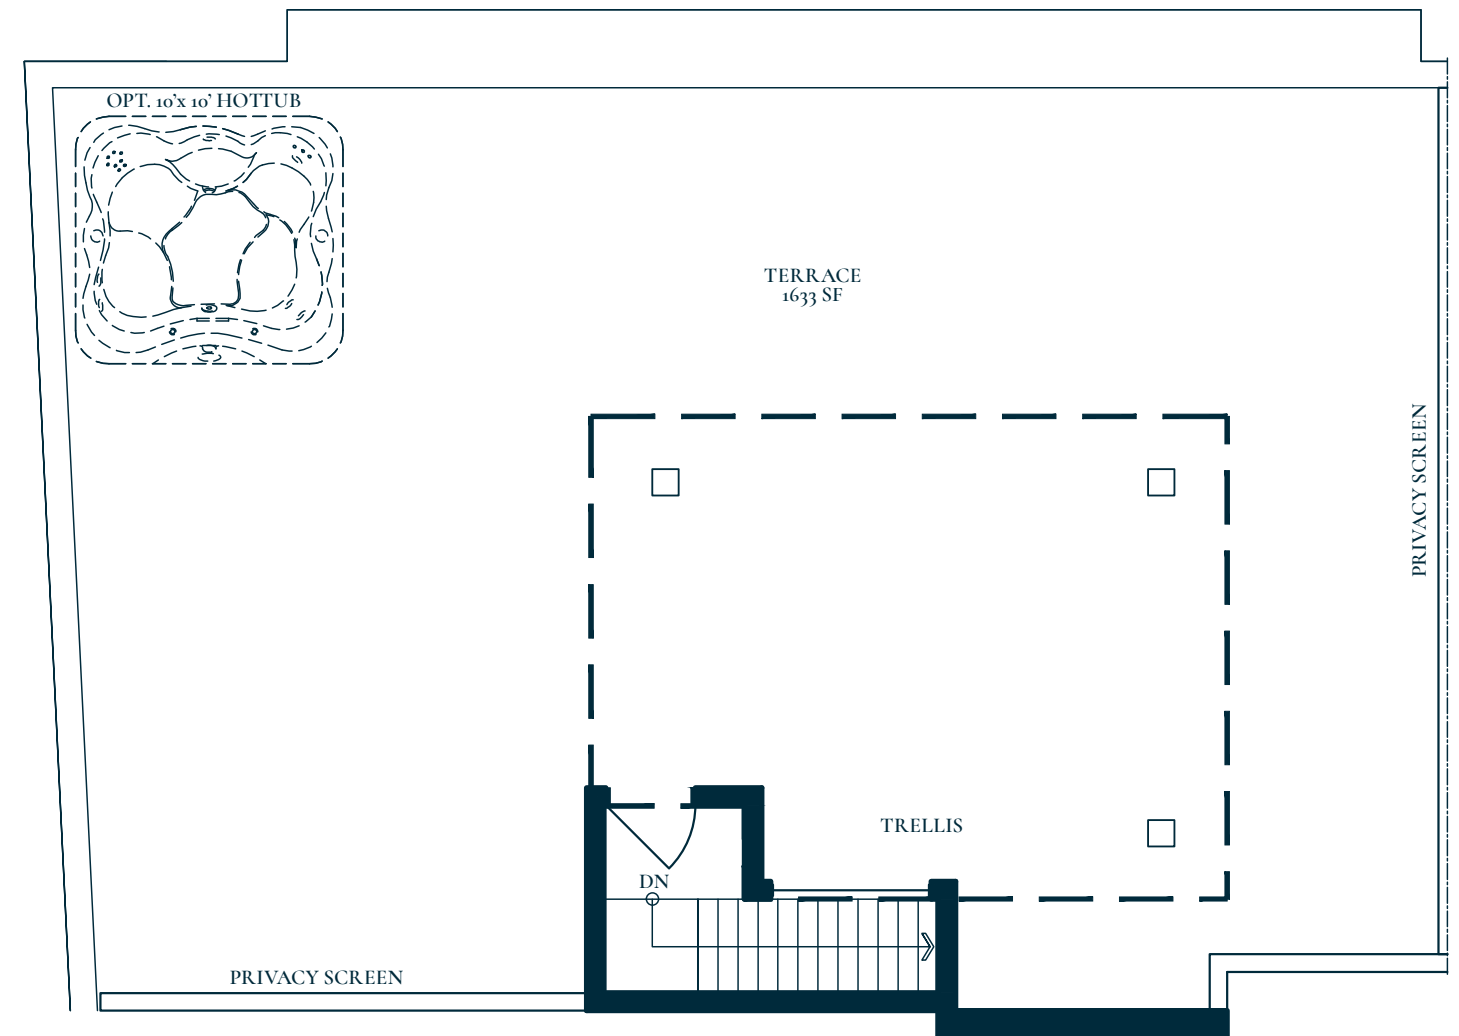

**OAKVILLE**  
 THE PENTHOUSE COLLECTION  
 3 Bedroom + Terrace

1753 SF INDOOR LIVING  
 138 SF OUTDOOR BALCONY  
 1633 SF ROOFTOP TERRACE

FOURTH FLOOR

All floor plans and elevations are artist's concept only. Specifications are subject to change without notice. Note that floor plan layouts and room dimensions may vary according to elevation. E. & O.E. October 2020.