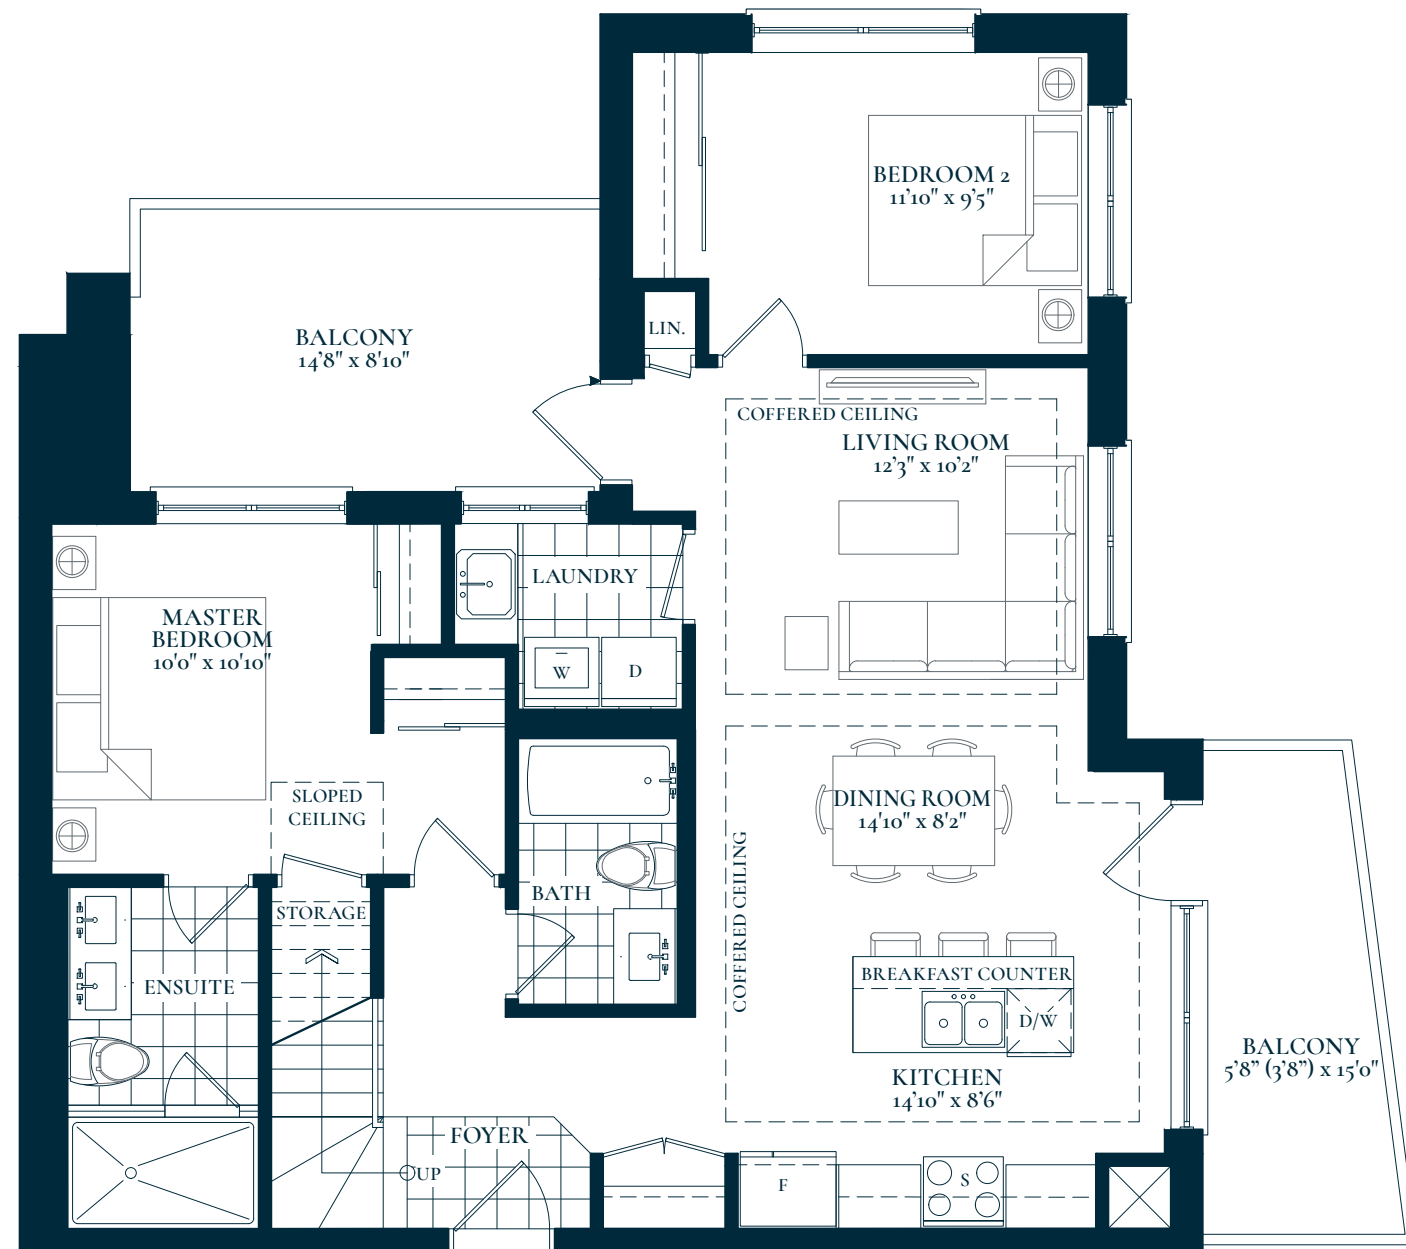

SPEERS

THE PENTHOUSE COLLECTION

2 Bedroom + Terrace

1196 SF INDOOR LIVING
213 SF OUTDOOR BALCONIES
1257 SF ROOFTOP TERRACE

FOURTH LEVEL

All floor plans and elevations are artist's concept only. Specifications are subject to change without notice. Note that floor plan layouts and room dimensions may vary according to elevation. E. & O.E. October 2020.