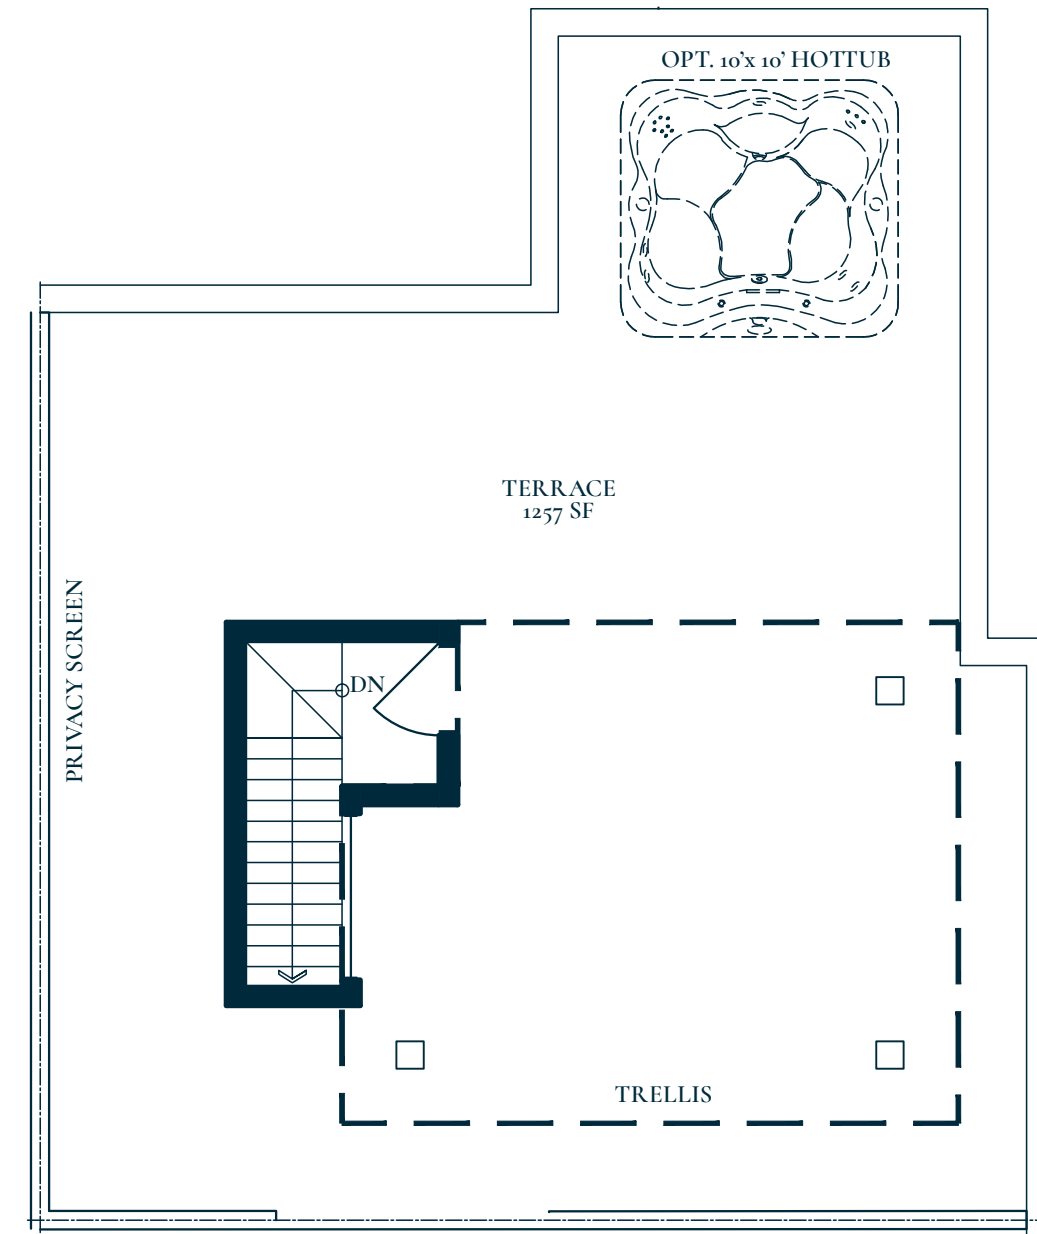

SPEERS

THE PENTHOUSE COLLECTION

2 Bedroom + Terrace

1196 SF INDOOR LIVING
213 SF OUTDOOR BALCONIES
1257 SF ROOFTOP TERRACE

FOURTH LEVEL

All floor plans and elevations are artist's concept only. Specifications are subject to change without notice. Note that floor plan layouts and room dimensions may vary according to elevation. E. & O.E. October 2020.