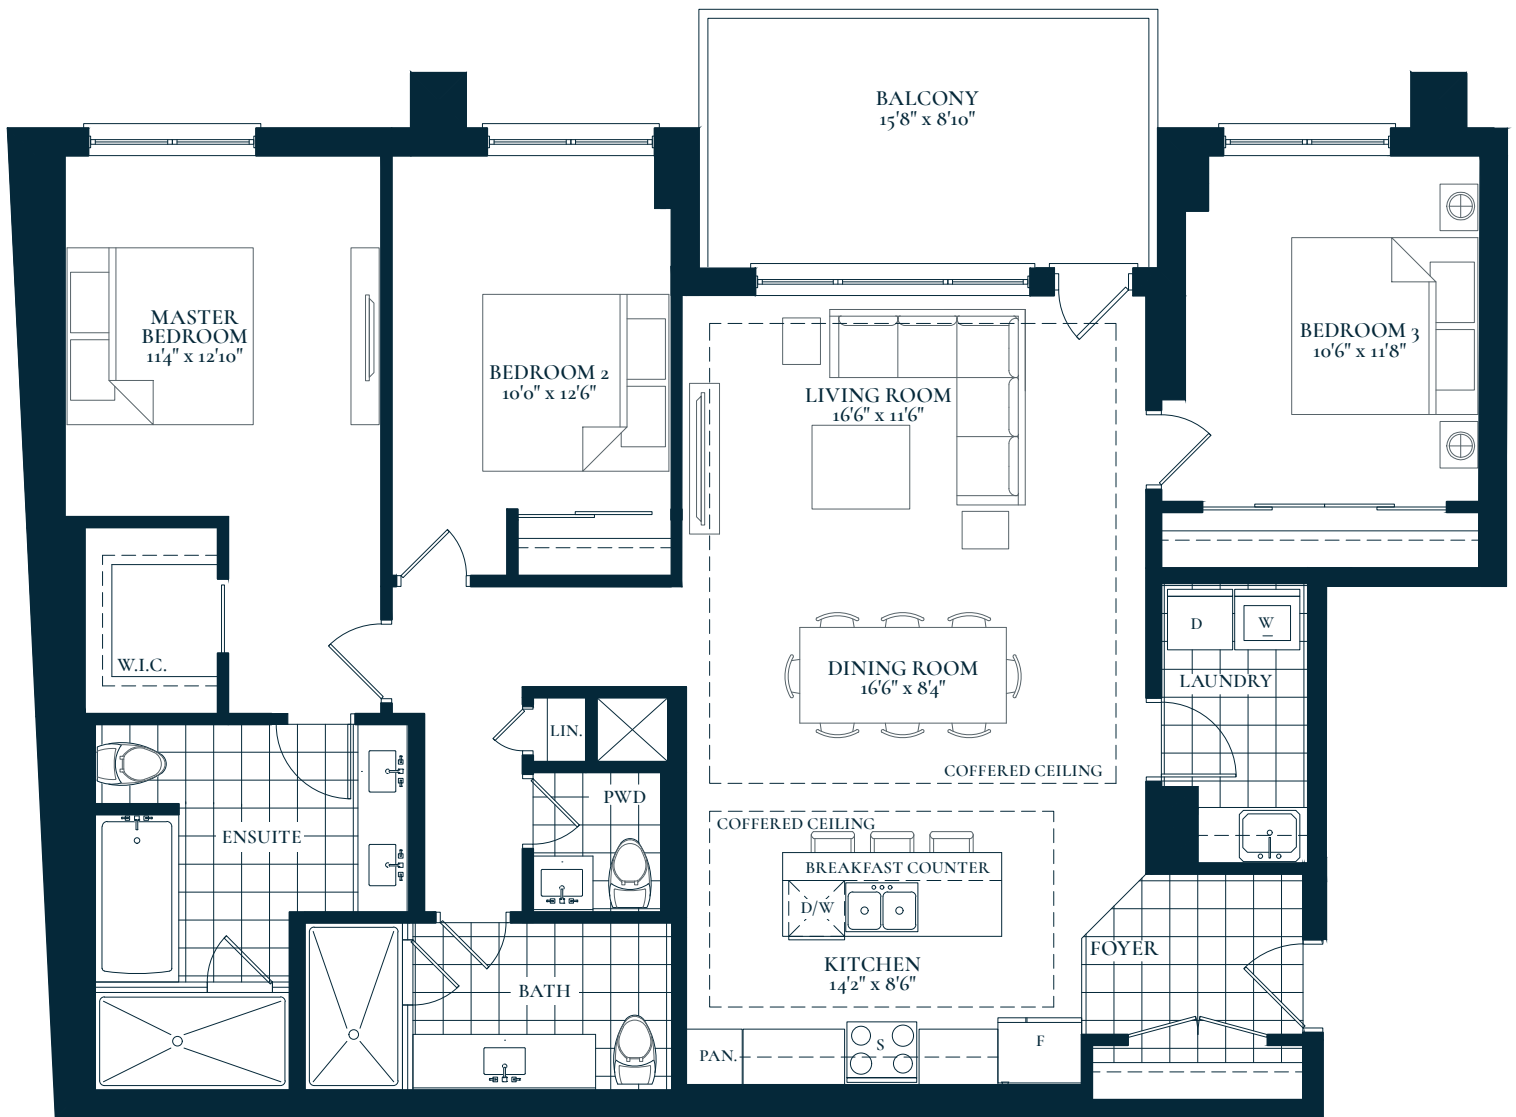

# ABBEY

THE BERKSHIRE COLLECTION

3 Bedroom

1669 SF INDOOR LIVING  
132 SF OUTDOOR BALCONY

THIRD FLOOR

All floor plans and elevations are artist's concept only. Specifications are subject to change without notice. Note that floor plan layouts and room dimensions may vary according to elevation. E. & O.E. October 2020.