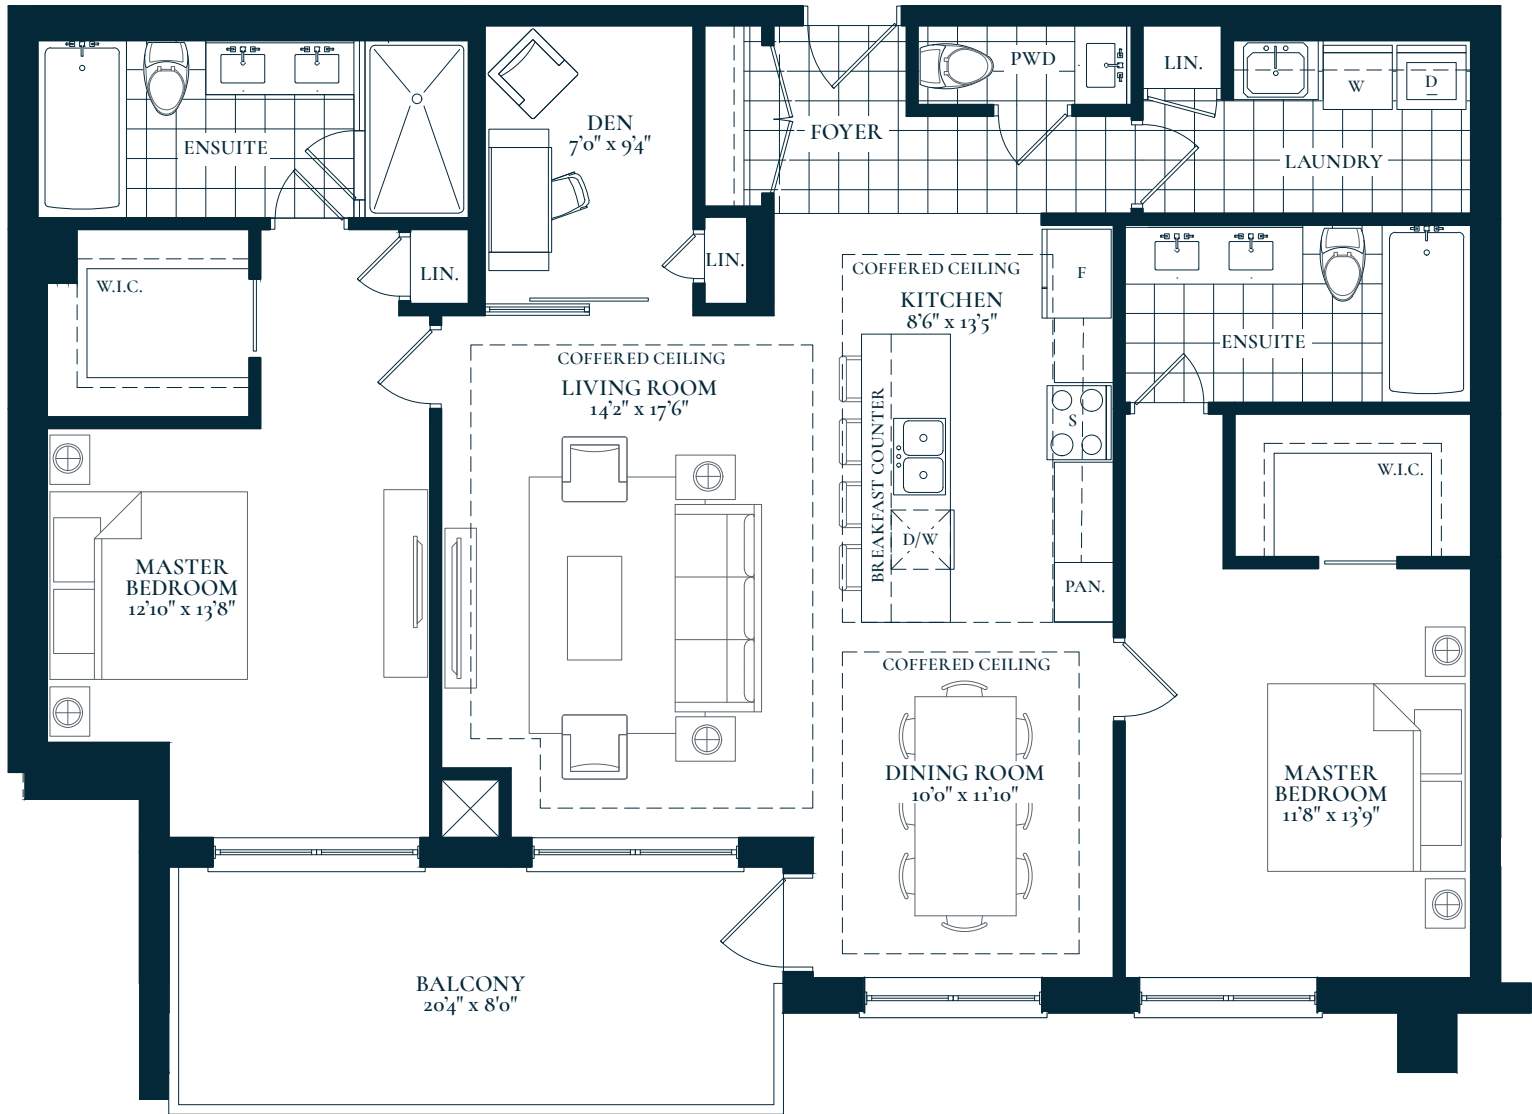

# NAVY

THE BERKSHIRE COLLECTION

2 Bedroom + Den

1543 SF INDOOR LIVING  
155 SF OUTDOOR BALCONY

SECOND LEVEL

THIRD LEVEL