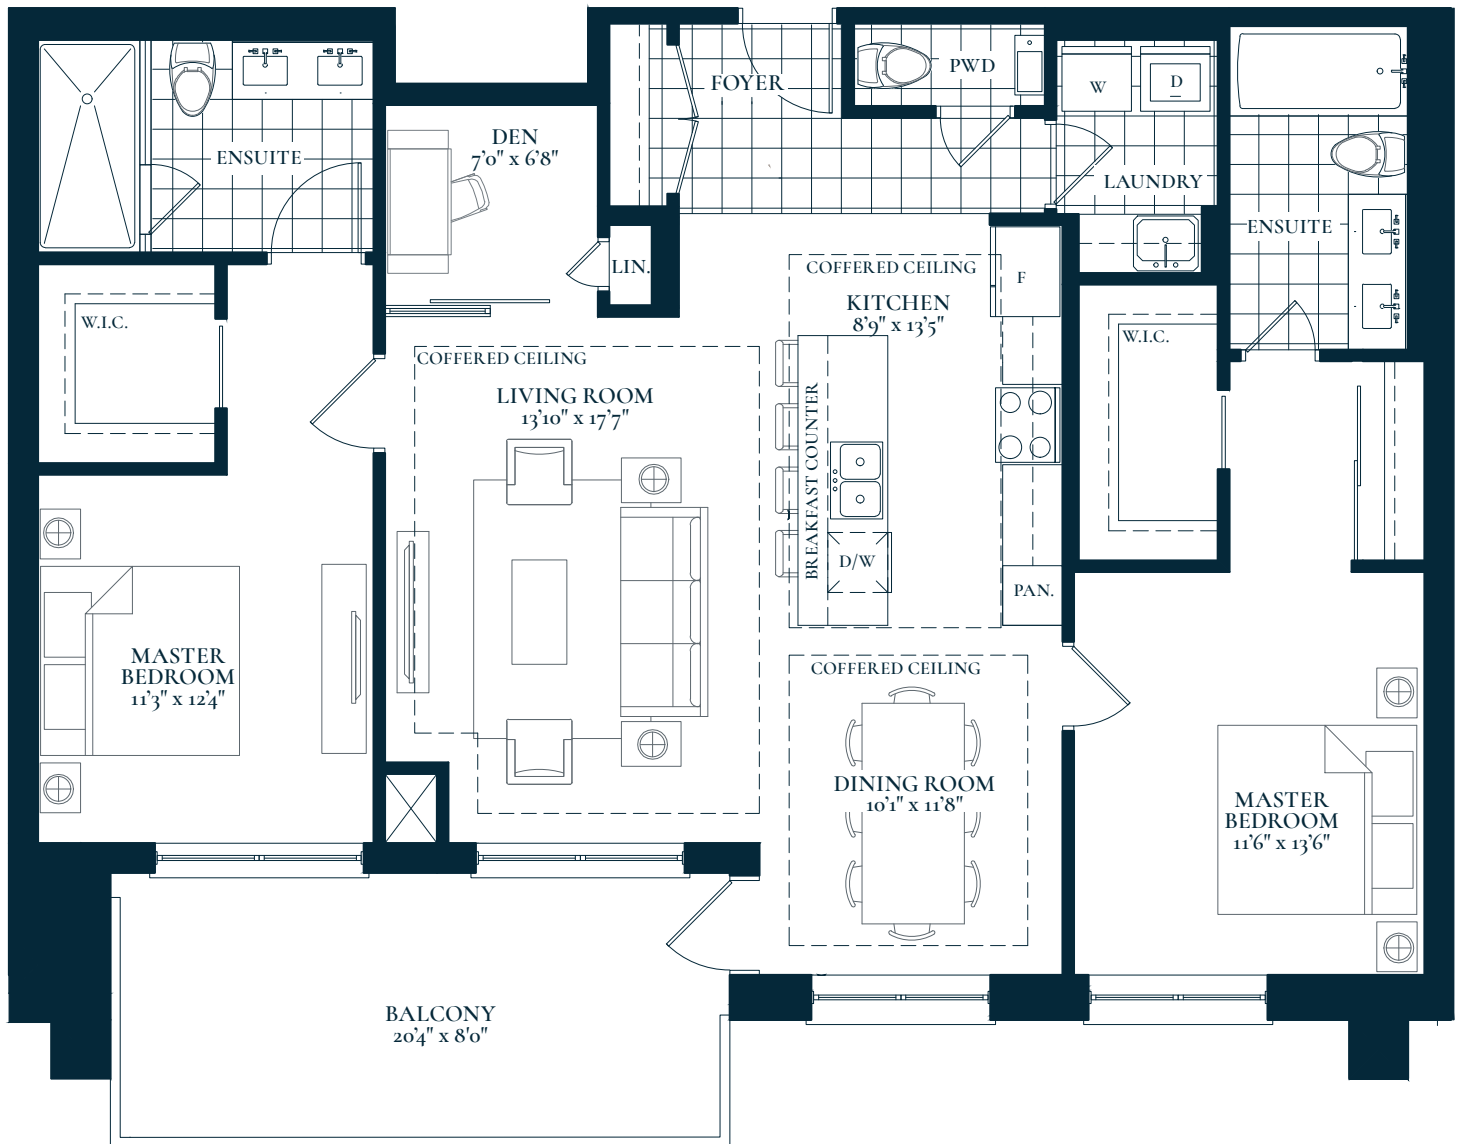

NOTTINGHILL

THE BERKSHIRE COLLECTION

2 Bedroom + Den

1500 SF INDOOR LIVING

155 SF OUTDOOR BALCONY

SECOND FLOOR

THIRD FLOOR

All floor plans and elevations are artist's concept only. Specifications are subject to change without notice. Note that floor plan layouts and room dimensions may vary according to elevation. E. & O.E. October 2020.