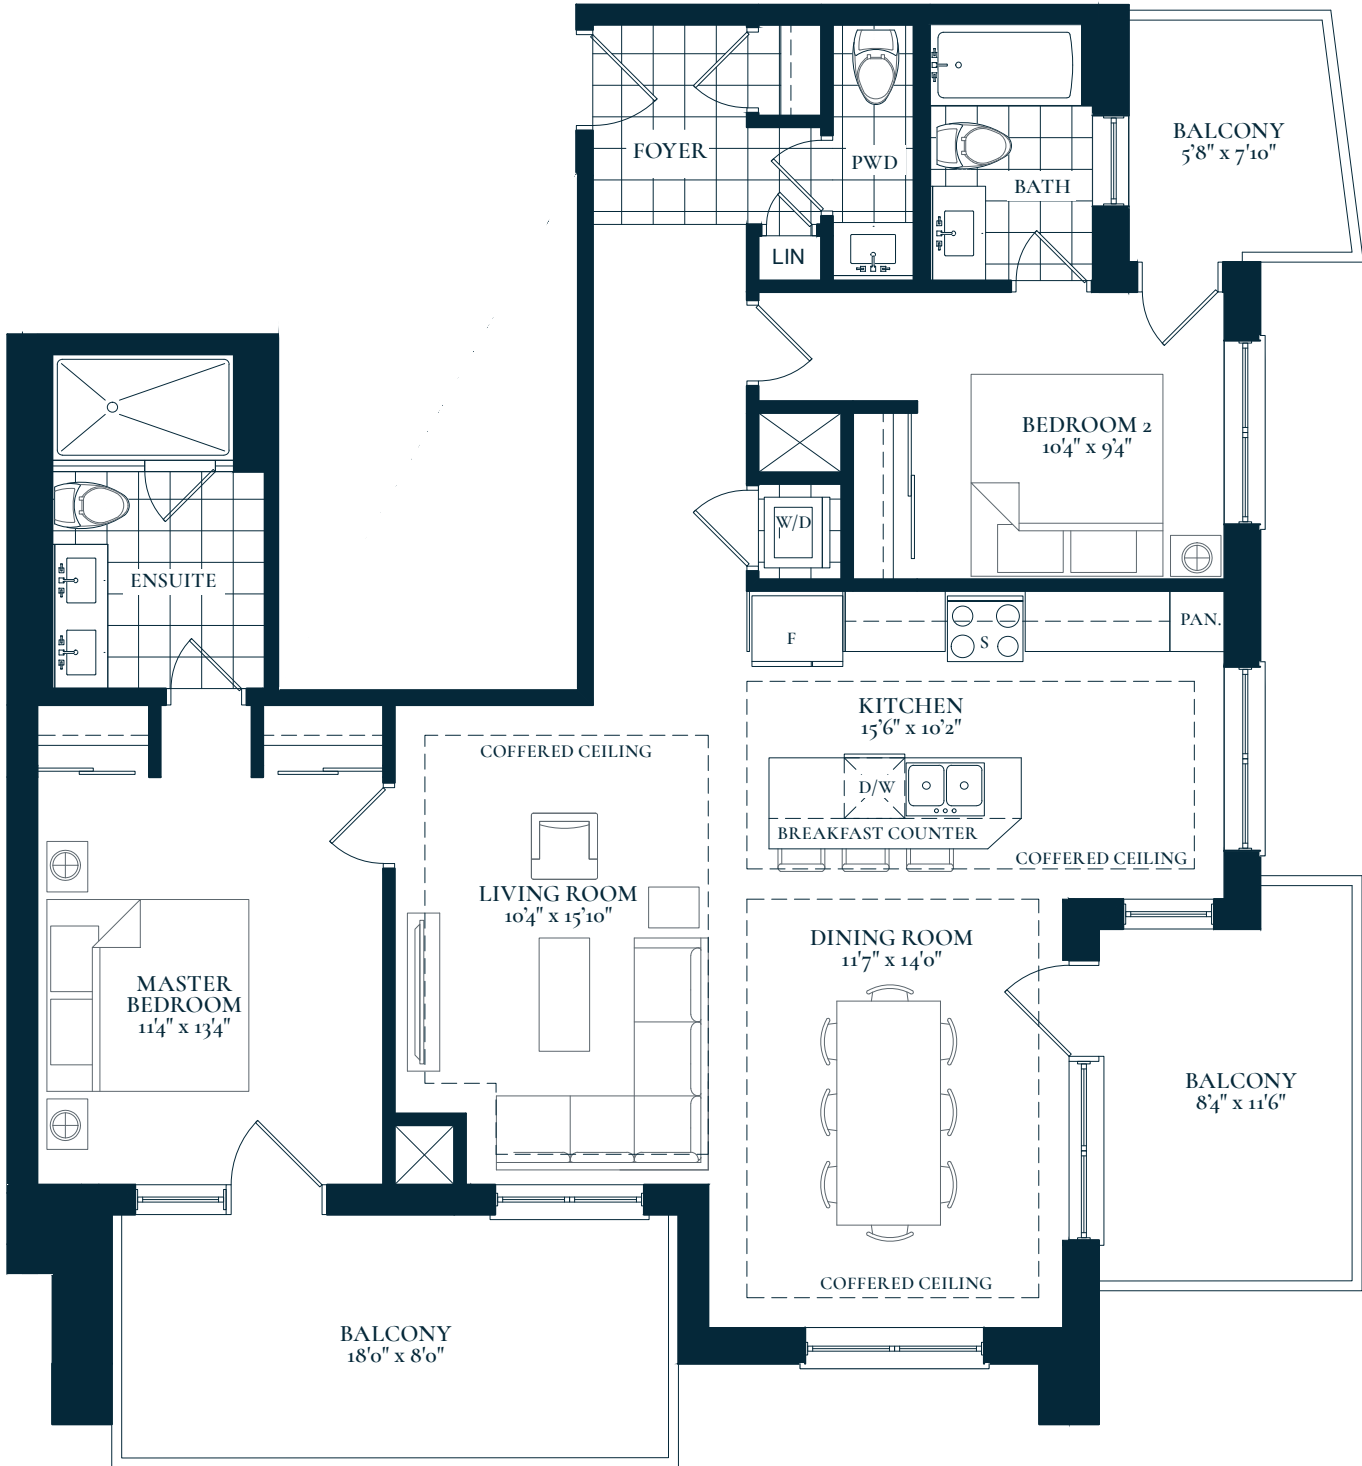

BERKSHIRE

THE BERKSHIRE COLLECTION
2 Bedroom

1351 SF INDOOR LIVING
284 SF OUTDOOR BALCONIES

SECOND FLOOR

THIRD FLOOR