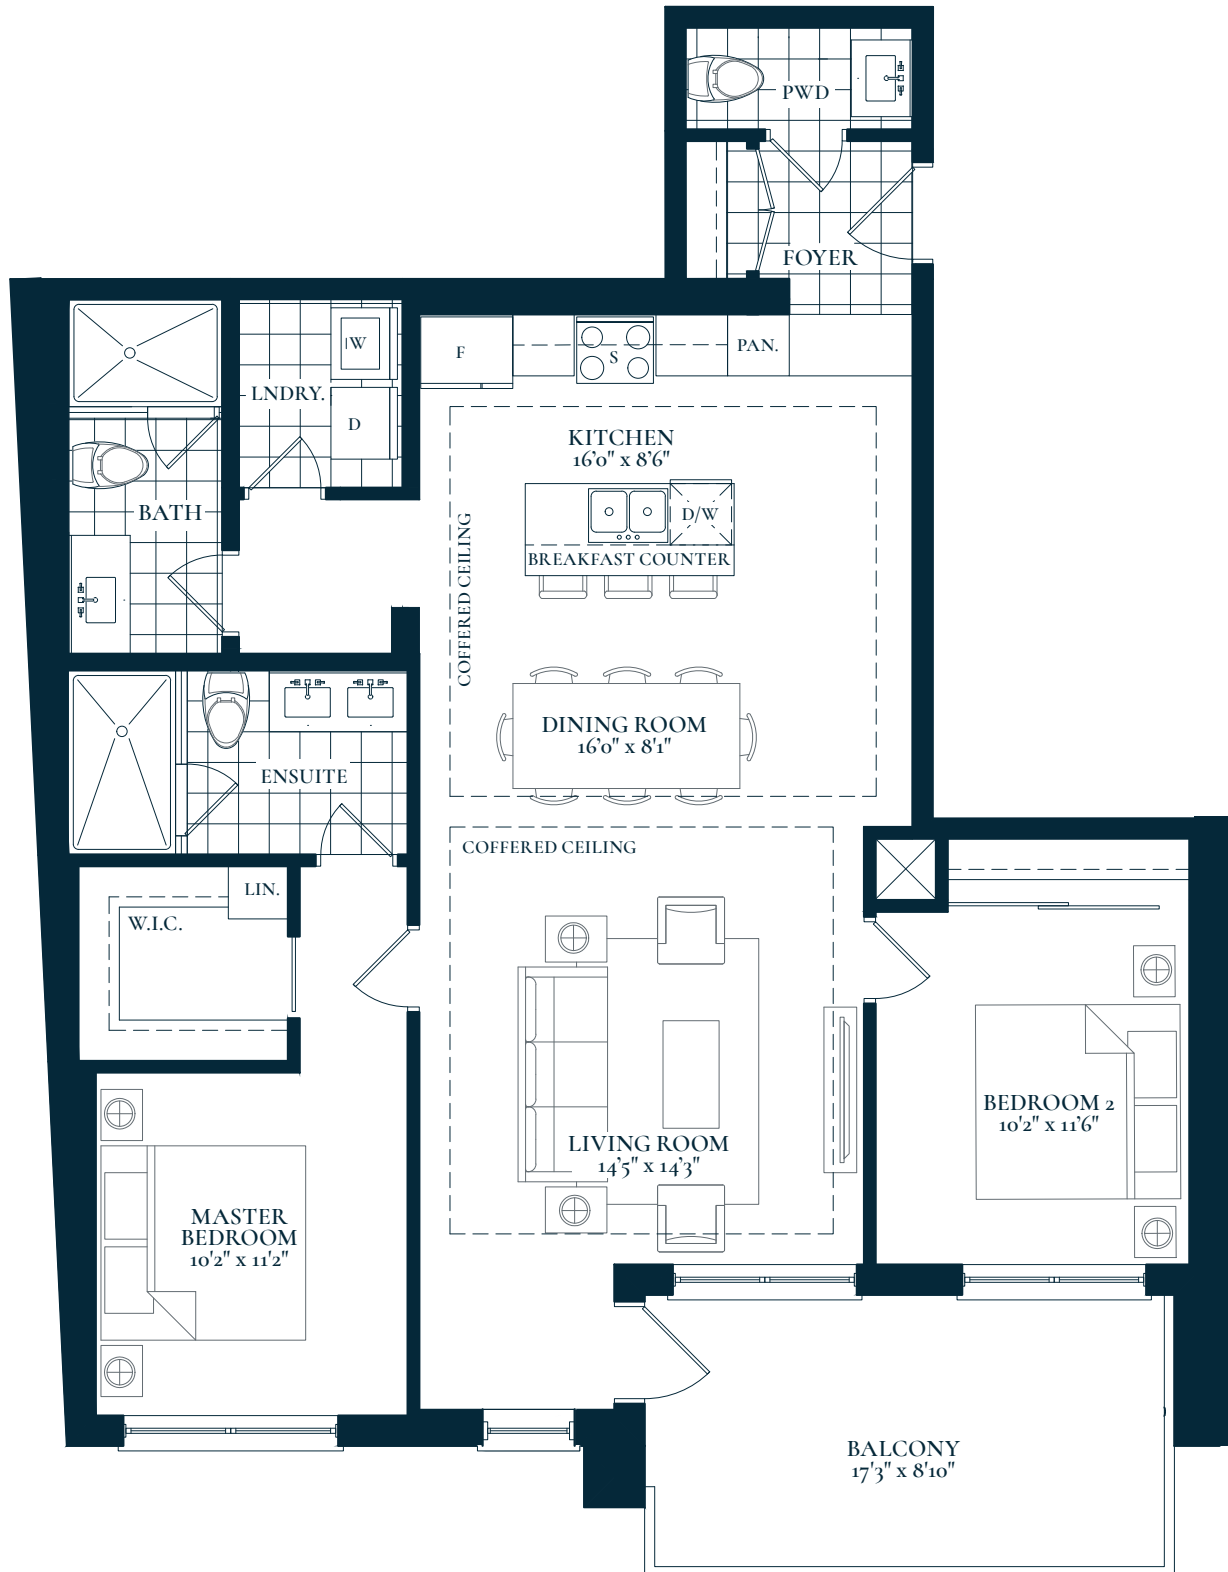

CORONATION

THE BERKSHIRE COLLECTION

2 Bedroom

1339 SF INDOOR LIVING
141 SF OUTDOOR BALCONY

SECOND FLOOR

All floor plans and elevations are artist's concept only. Specifications are subject to change without notice. Note that floor plan layouts and room dimensions may vary according to elevation. E. & O.E. October 2020.