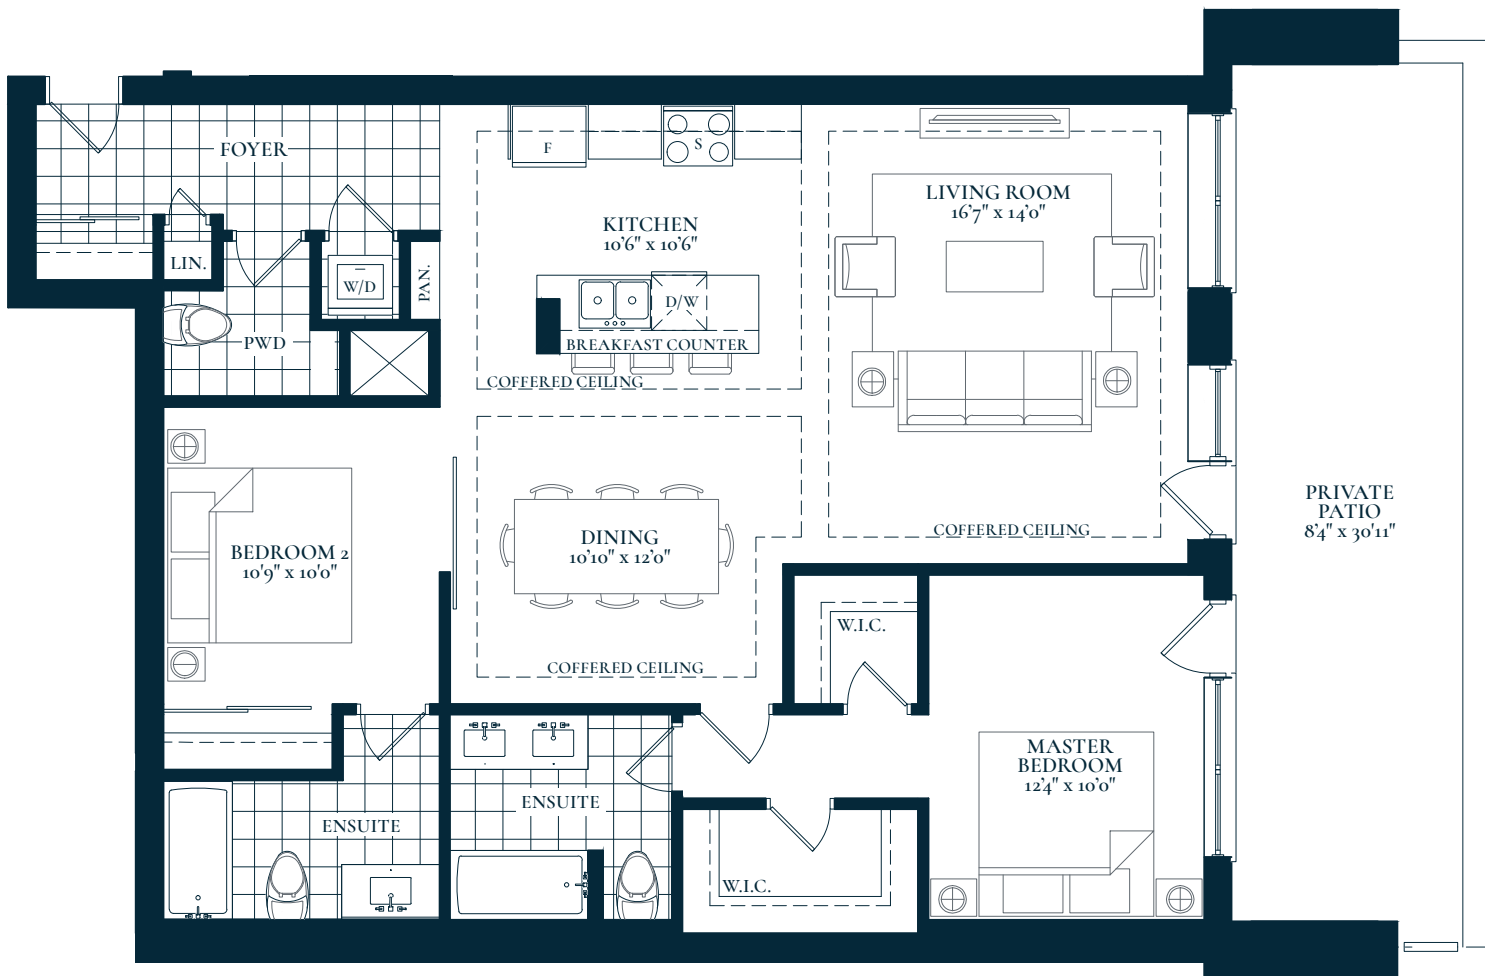

TANNERY

THE BERKSHIRE COLLECTION

2 Bedroom

1296 SF INDOOR LIVING
235 SF OUTDOOR PATIO

GROUND LEVEL