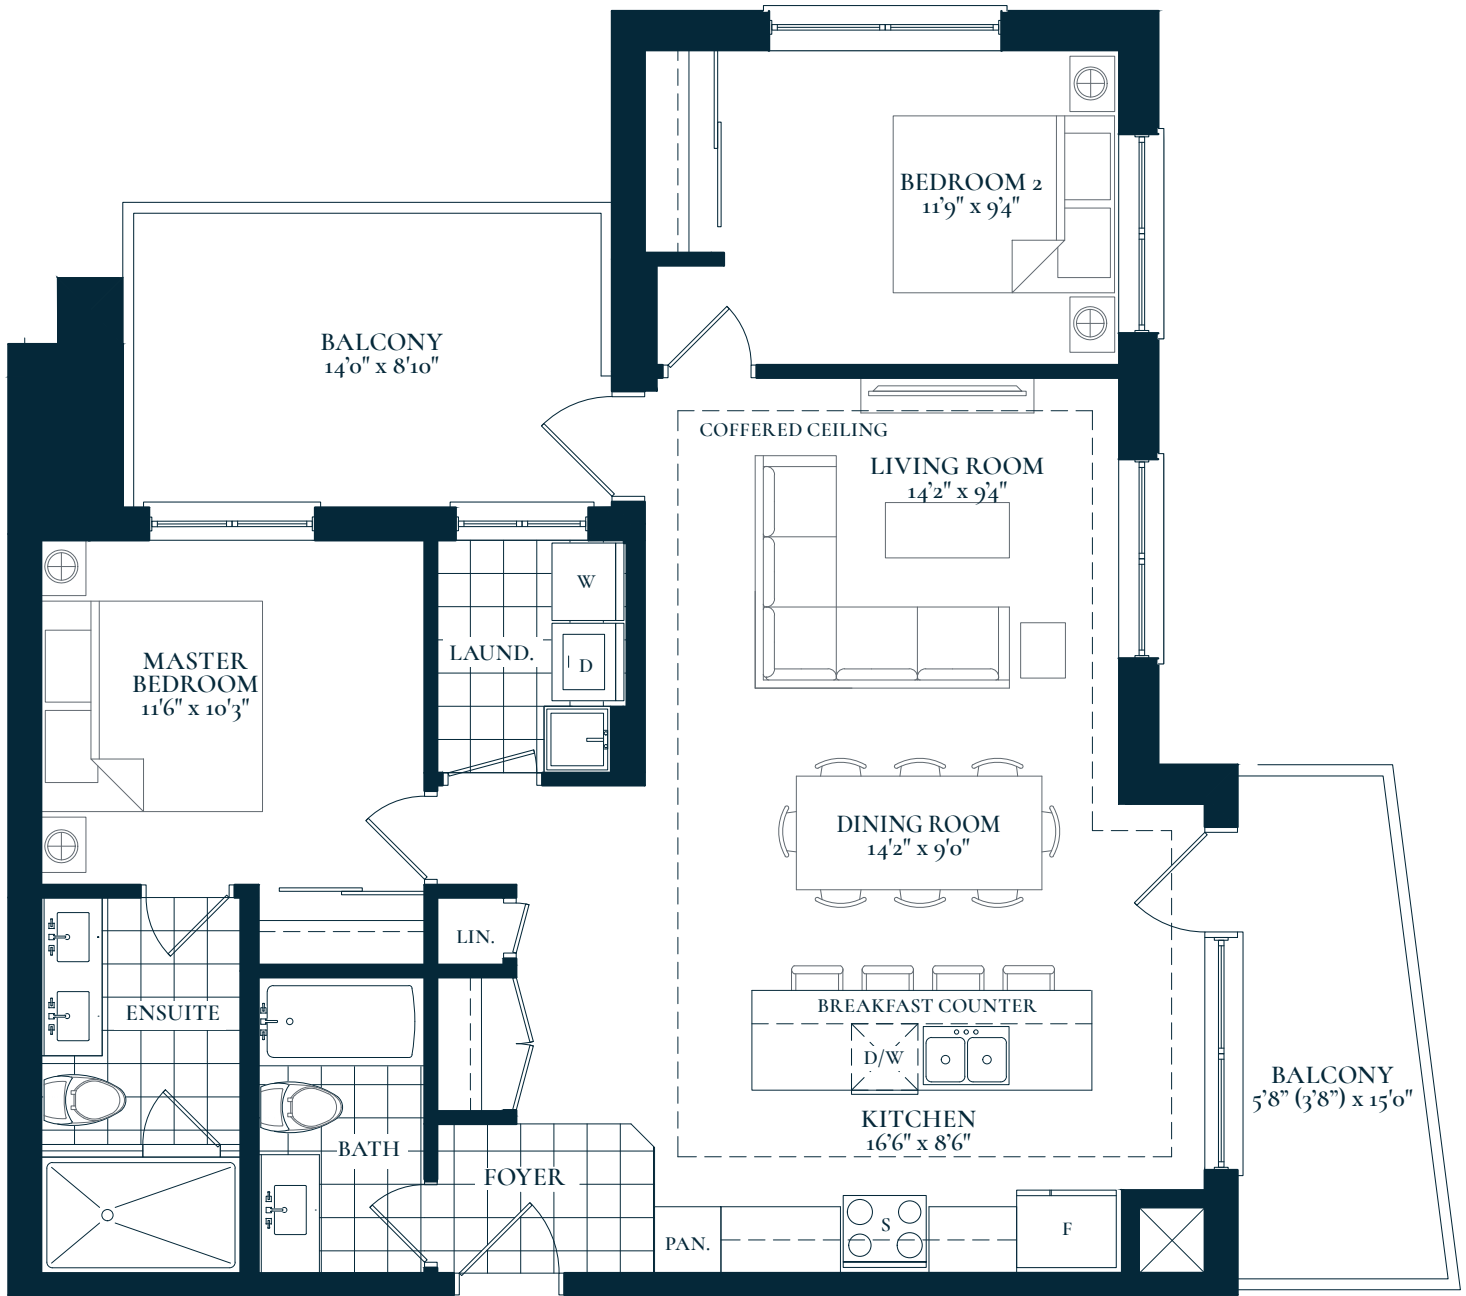

HARBOUR

THE BERKSHIRE COLLECTION

2 Bedroom

1108 SF INDOOR LIVING
207 SF OUTDOOR BALCONIES

All floor plans and elevations are artist's concept only. Specifications are subject to change without notice. Note that floor plan layouts and room dimensions may vary according to elevation. E. & O.E. October 2020.