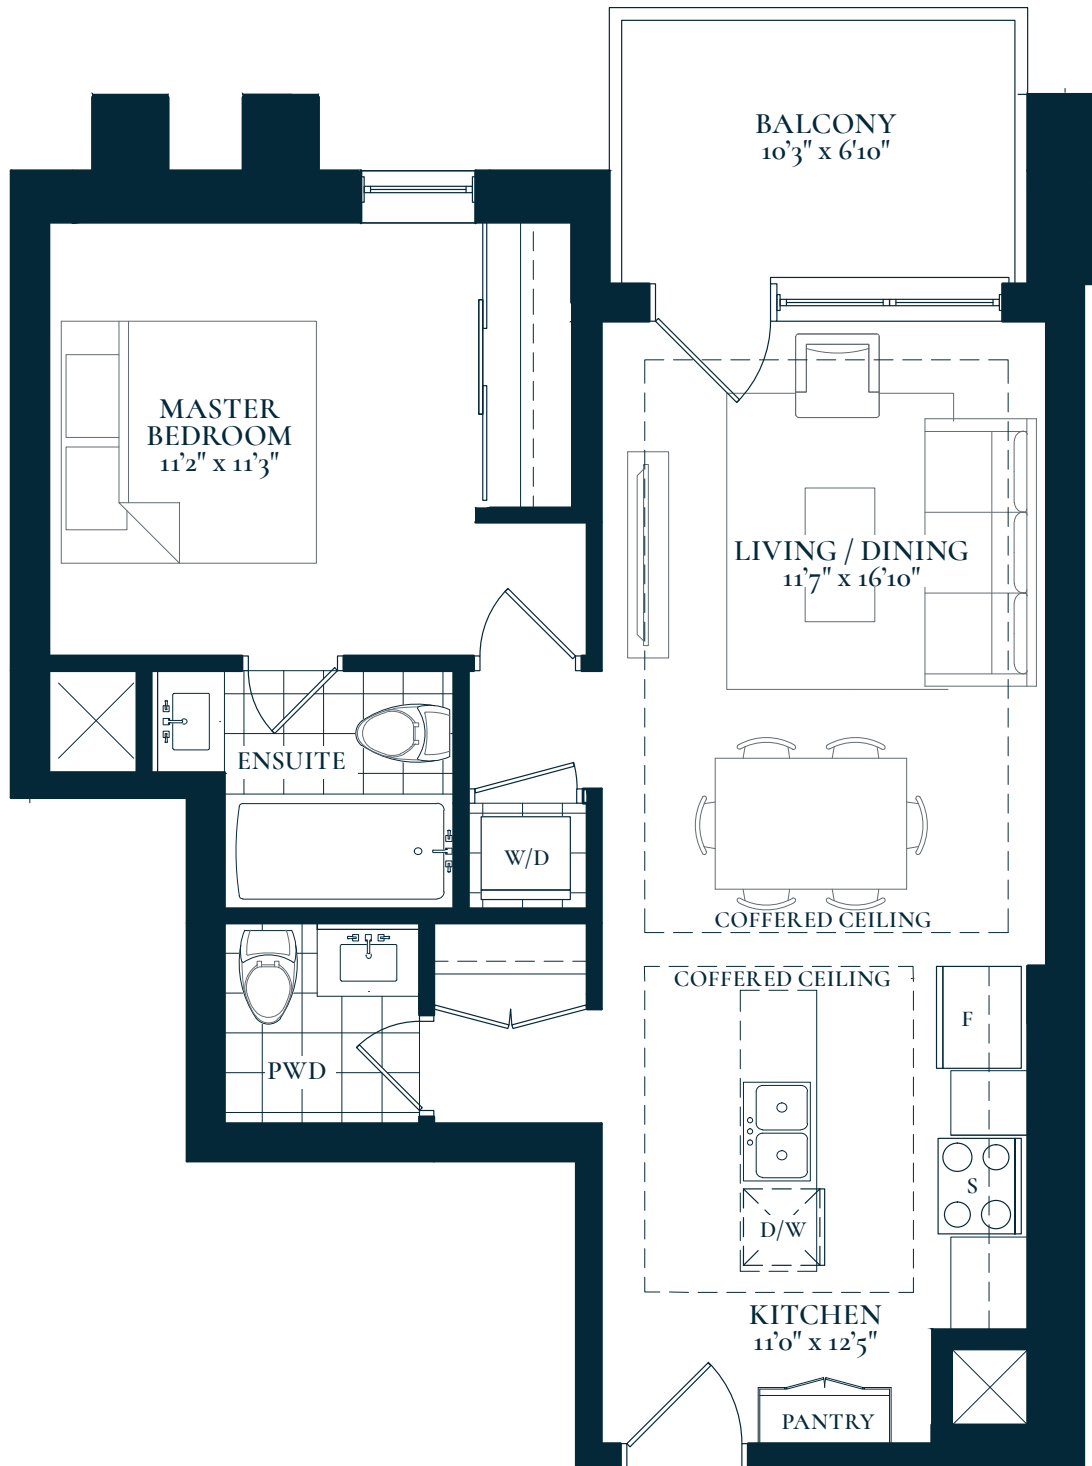

# PIPER

THE BERKSHIRE COLLECTION

1 Bedroom

748 SF INDOOR LIVING  
67 SF OUTDOOR BALCONY

SECOND FLOOR