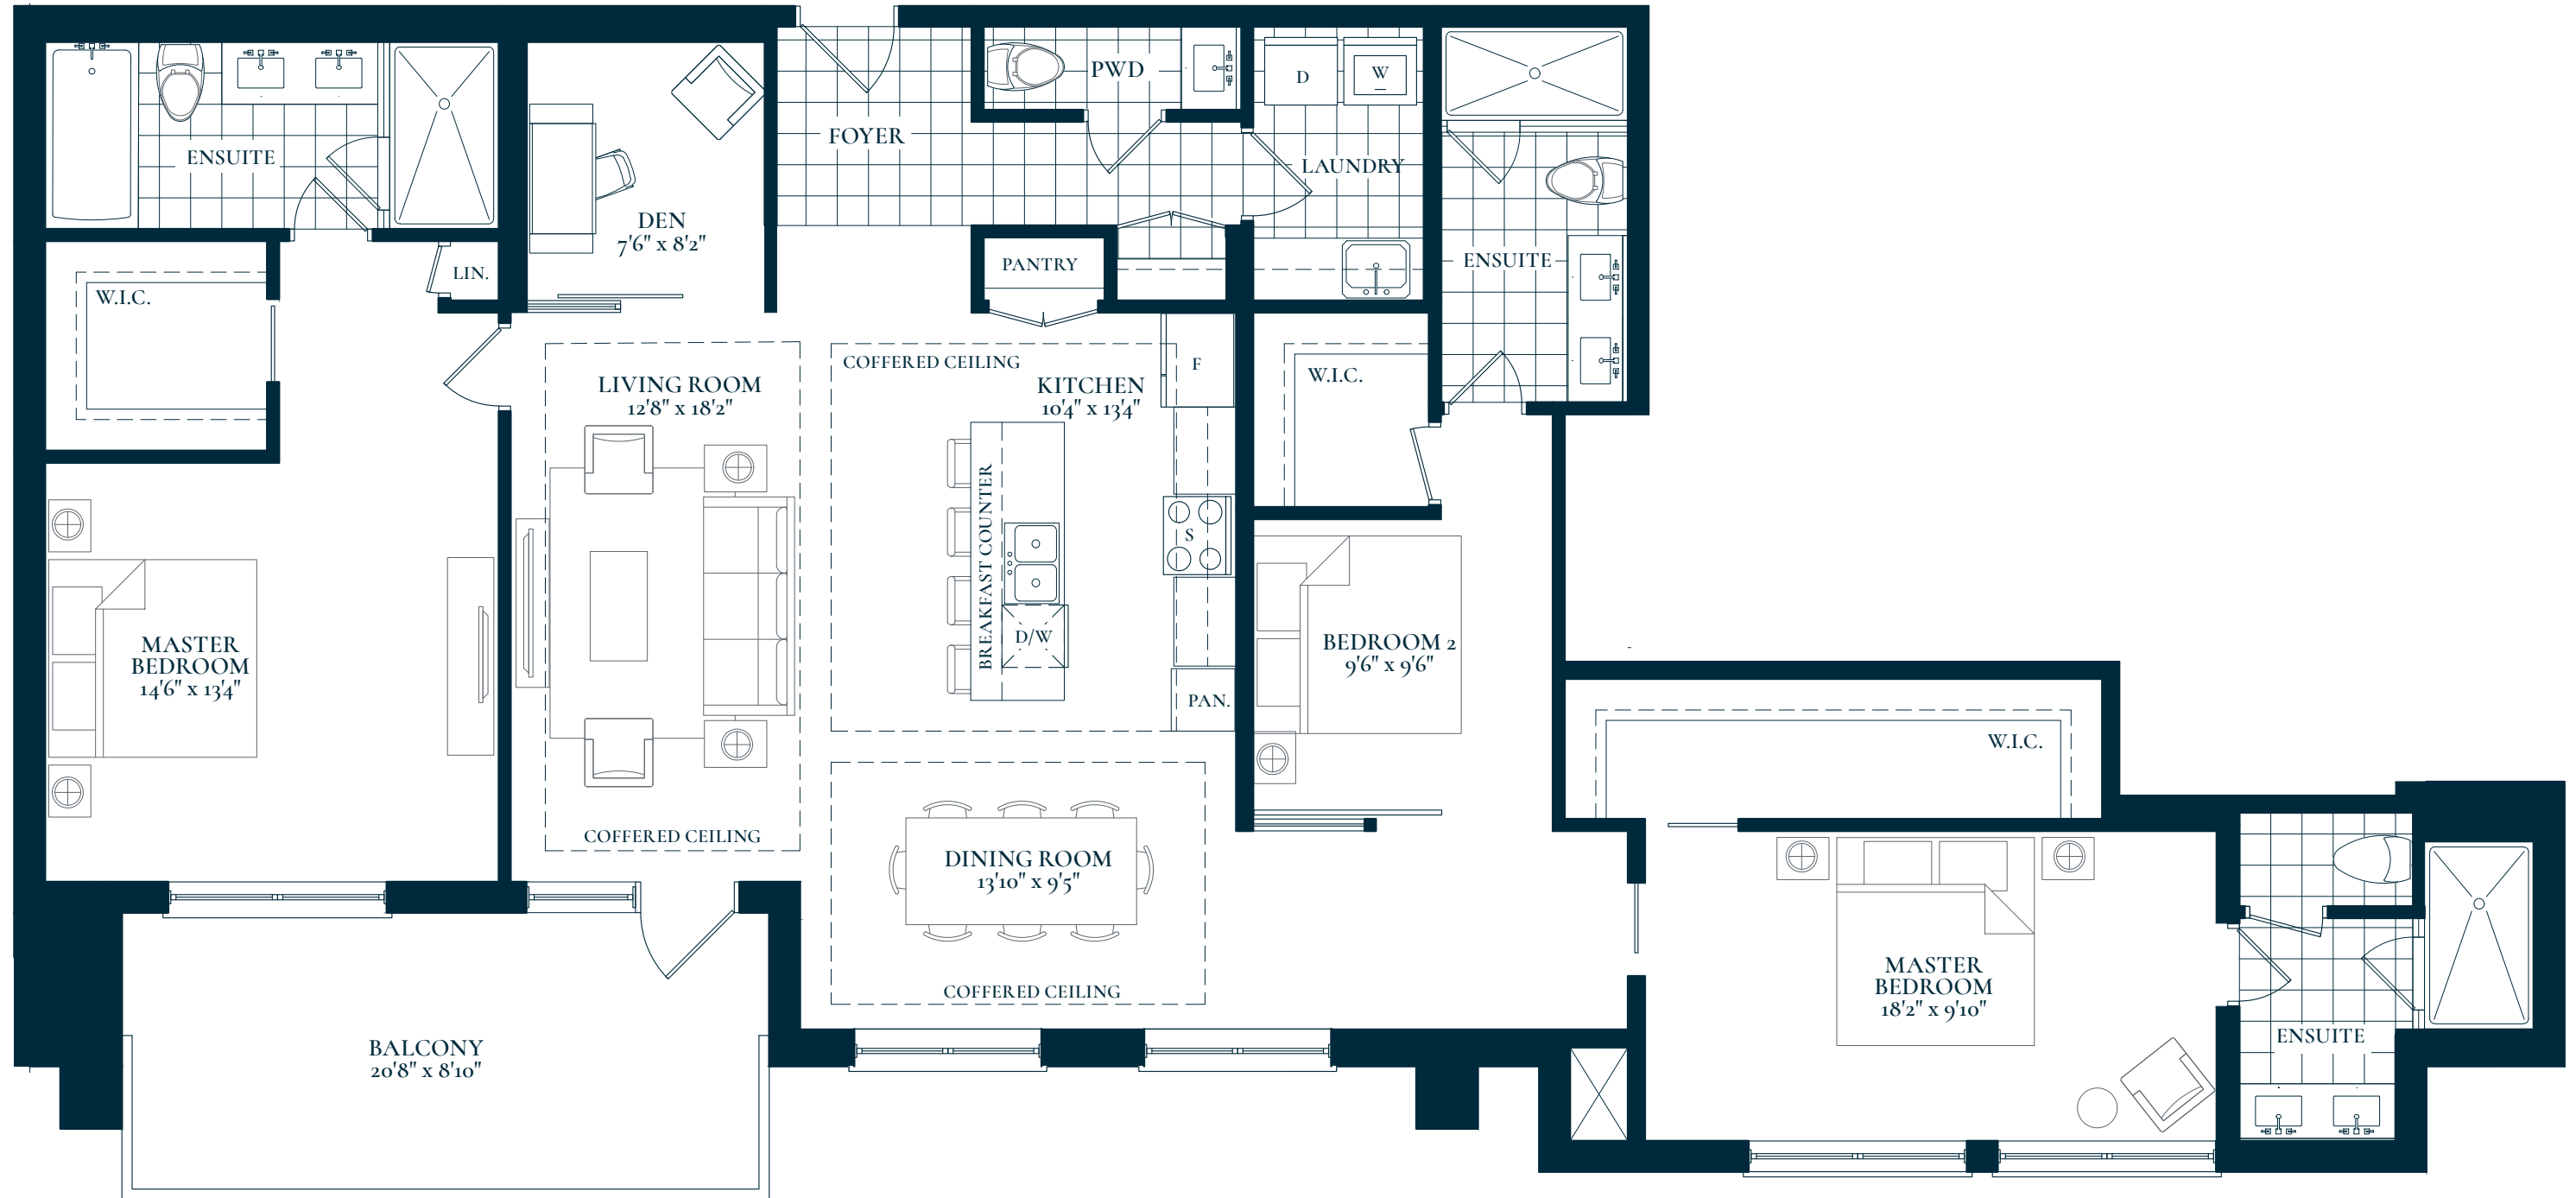

UPTOWN
THE BERKSHIRE COLLECTION
3 Bedroom + Den

2099 SF INDOOR LIVING
168 SF OUTDOOR BALCONY

All floor plans and elevations are artist's concept only. Specifications are subject to change without notice.
Note that floor plan layouts and room dimensions may vary according to elevation. E. & O.E. October 2020.