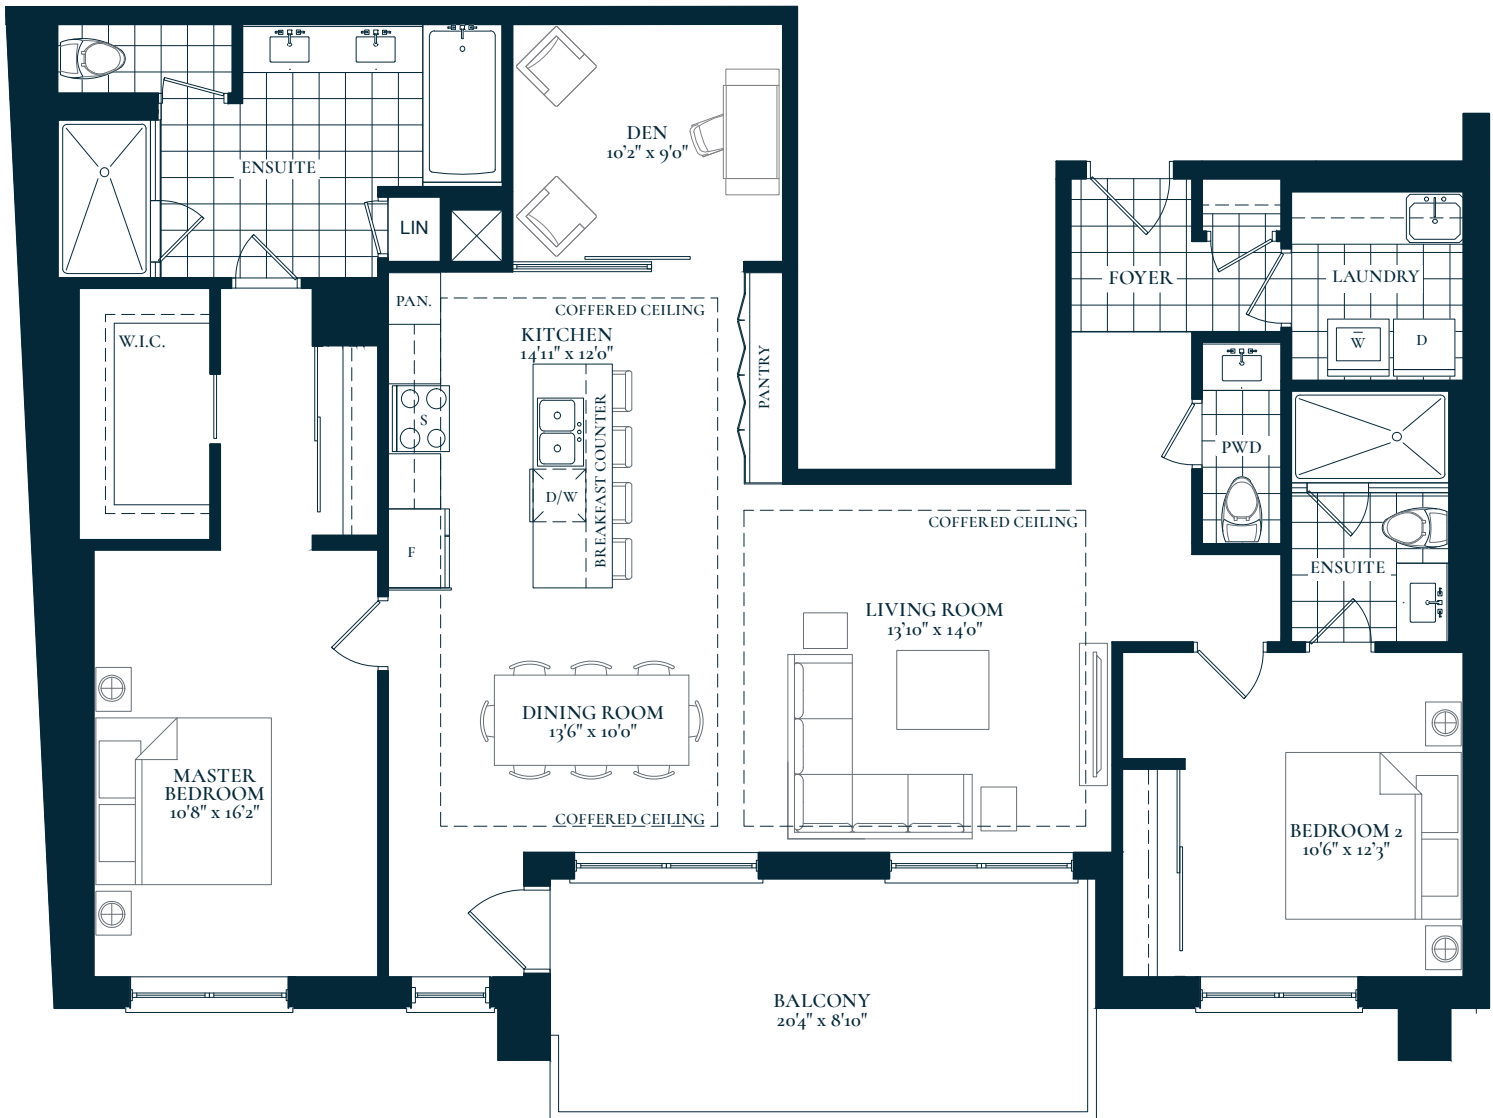

BRONTE

THE BERKSHIRE COLLECTION

2 Bedroom + Den

1753 SF INDOOR LIVING

181 SF OUTDOOR BALCONY

THIRD FLOOR